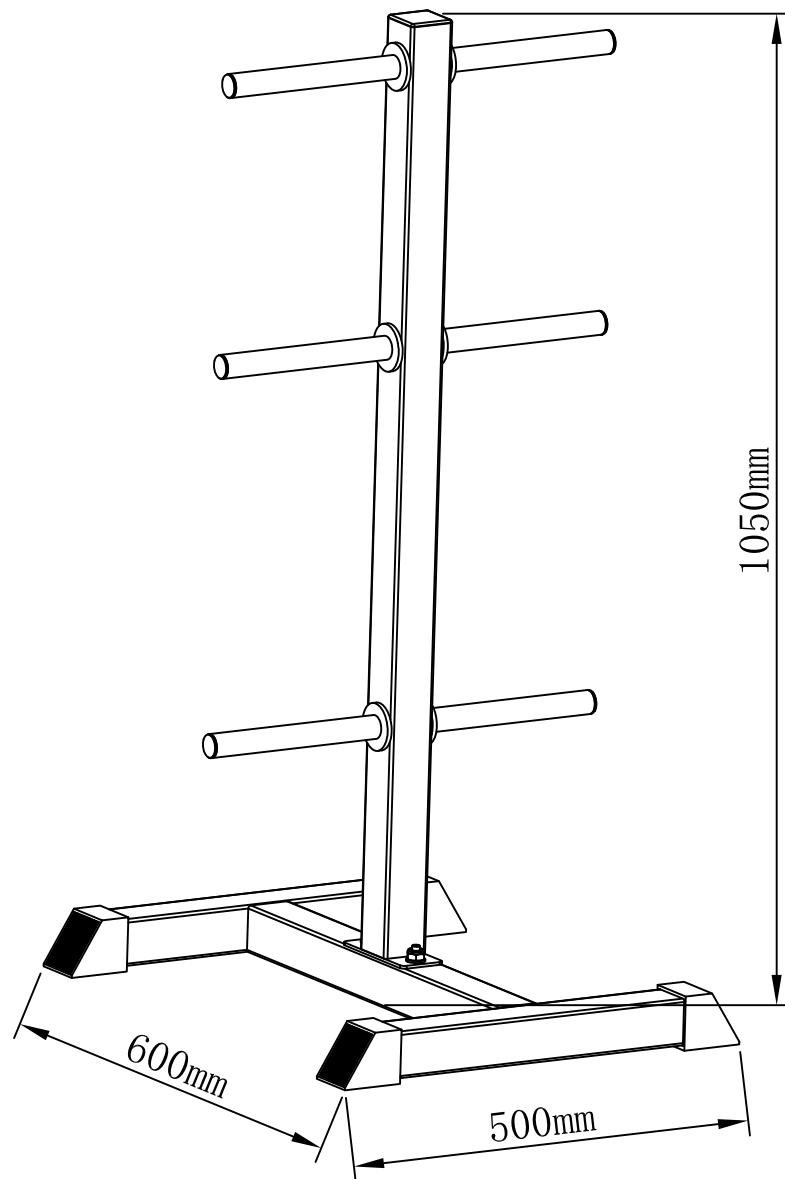

GORILLA SPORTS

Plate Rack white (10000133)

GORILLA SPORTS

Foot cover

4x

Washer: ($\varnothing 10$)

10x

Hex Nut: (M10)

6x

Bolt M8*25

3x

Washer: ($\varnothing 8$)

3x

Bolt M10*67

4x

Spanner

2x

GORILLA SPORTS

Maximum load 200KG

1

	
Bolt M10*67 4PCS	Foot cover 4PCS
	
Washer ø10 8PCS	Nut M10 4PCS

2

- 
Bolt M8x25 3PCS
- 
Washer ø8 3PCS
- 
Washer M10 2PCS
- 
Nut M10 2PCS