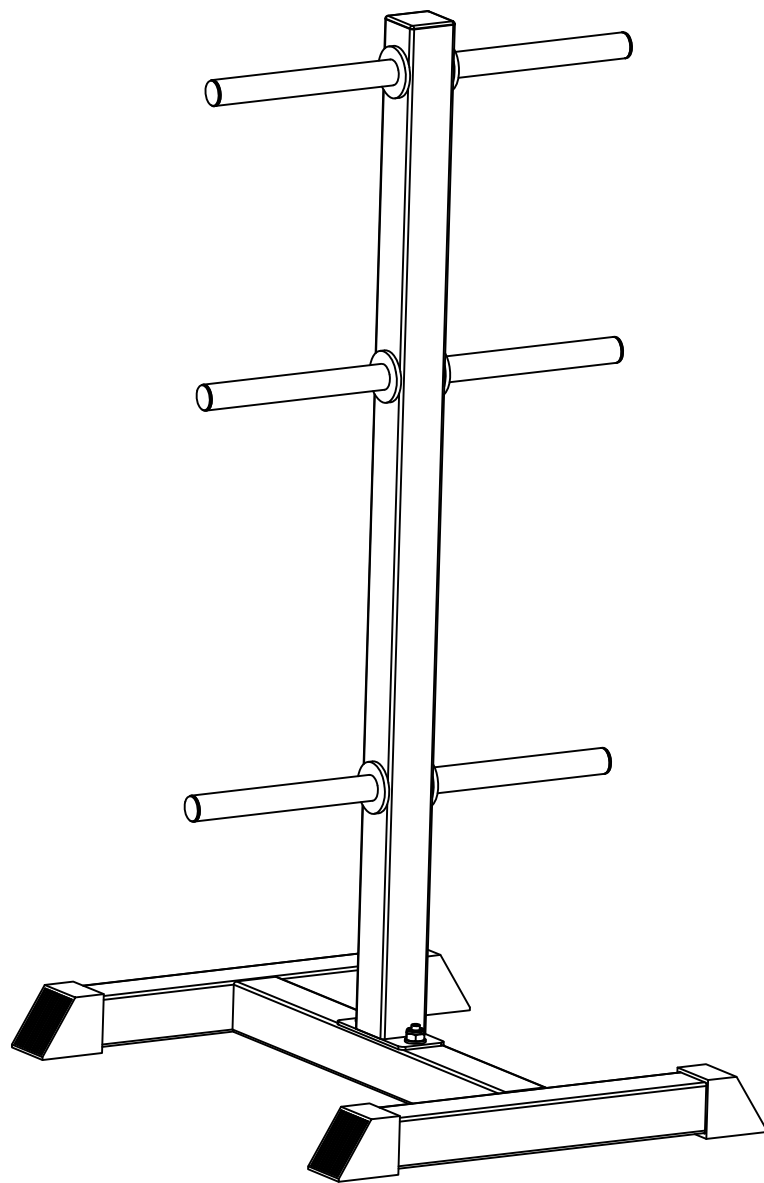

GORILLA SPORTS

Plate Rack white (10000133)

GORILLA SPORTS

Foot cover

4x

Washer: ($\varnothing 10$)

10x

Hex Nut: (M10)

6x

Bolt M8*25

3x

Washer: ($\varnothing 8$)

3x

Bolt M10*67

4x

Spanner

2x

GORILLA SPORTS

Maximum load 200KG

1

	
Bolt M10*67 4PCS	Foot cover 4PCS
	
Washer ø10 8PCS	Nut M10 4PCS

2

- 
Bolt M8x25 3PCS
- 
Washer ø8 3PCS
- 
Washer M10 2PCS
- 
Nut M10 2PCS