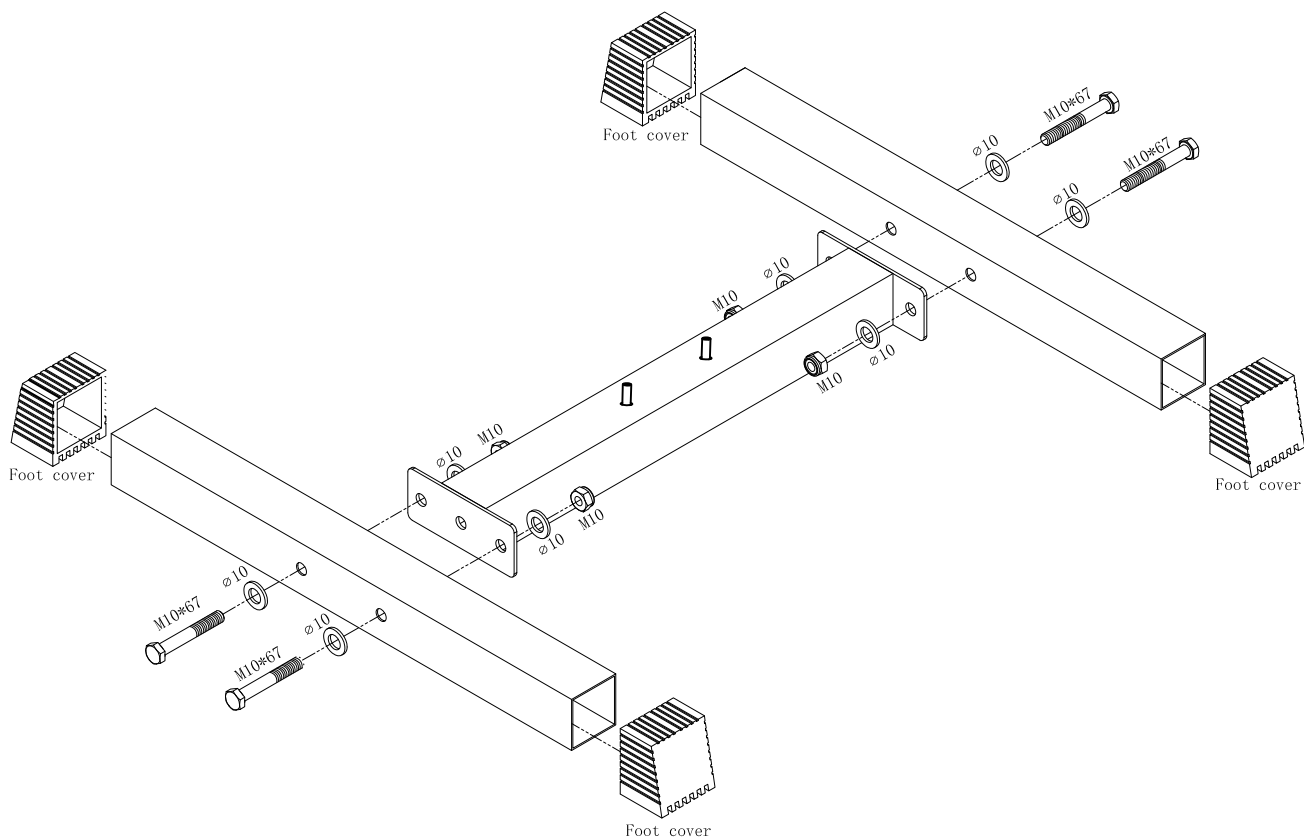

6x

Bolt M8*25

3x

Washer: ($\varnothing 8$)

3x

Bolt M10*67

4x

Spanner

2x

GORILLA SPORTS

Maximum load 200KG

1

	
Bolt M10*67 4PCS	Foot cover 4PCS
	
Washer ø10 8PCS	Nut M10 4PCS

2

- 
Bolt M8x25 3PCS
- 
Washer ø8 3PCS
- 
Washer M10 2PCS
- 
Nut M10 2PCS