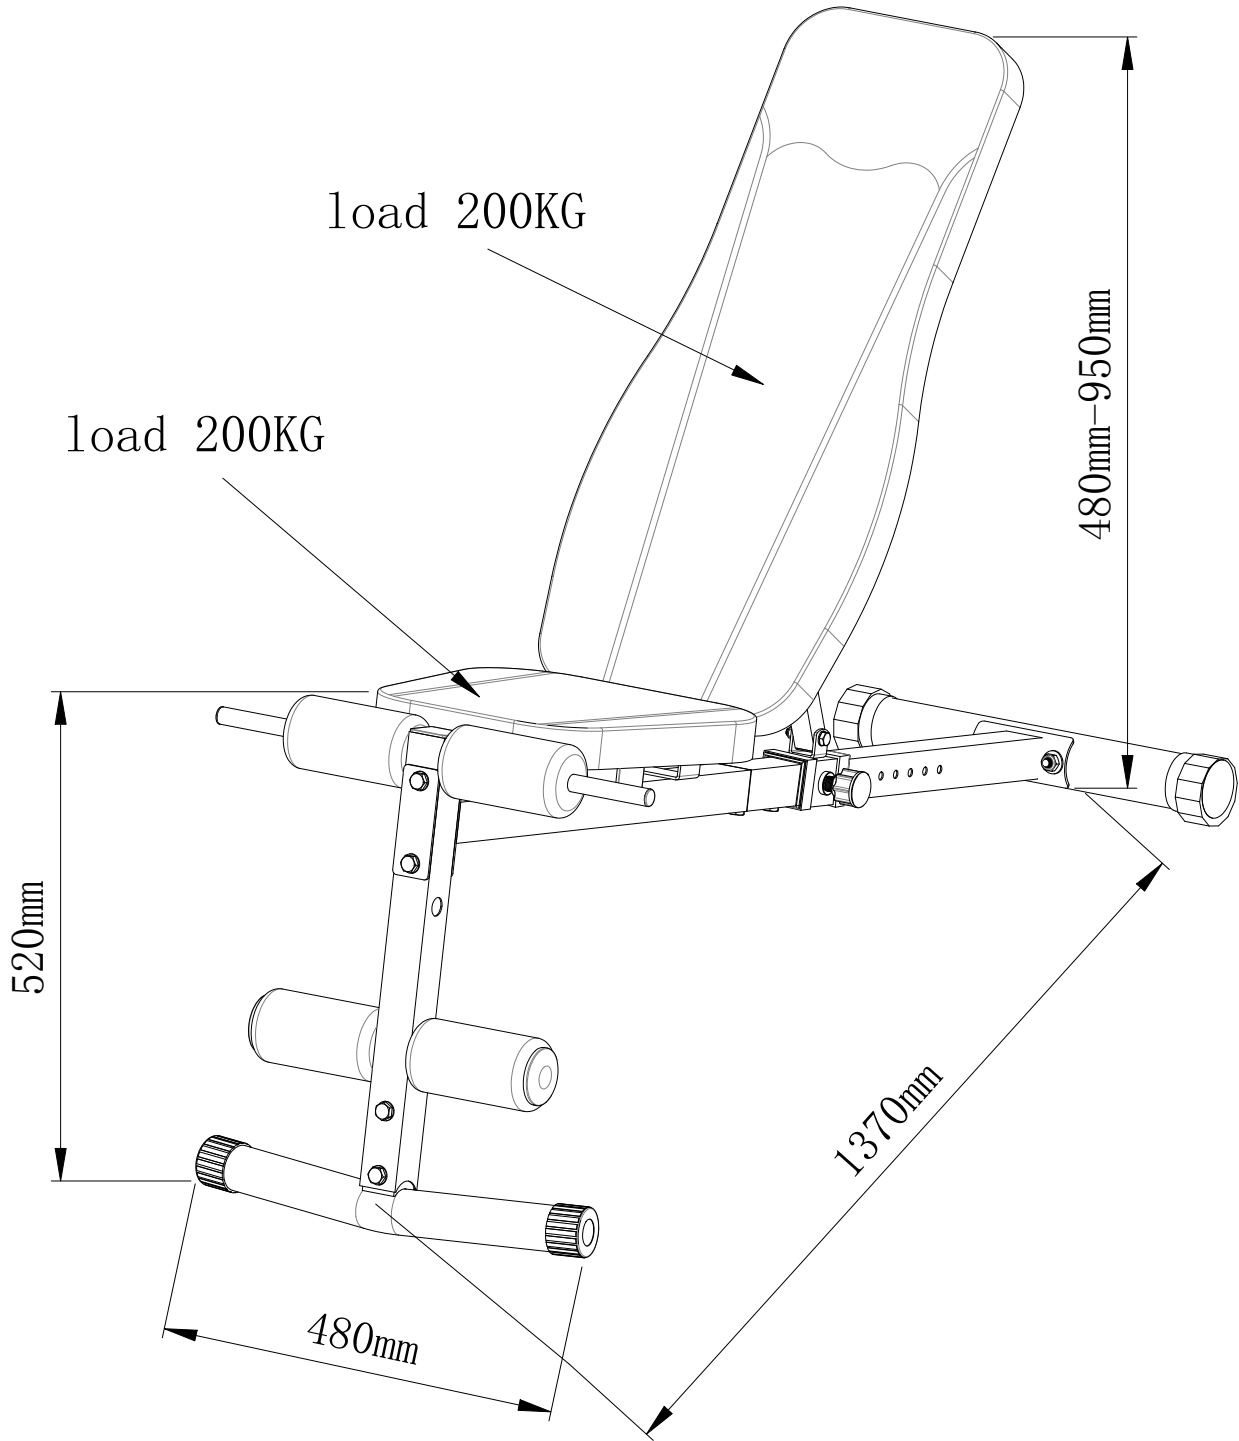

GORILLA SPORTS

Utility Bench UB145 (100328)

GORILLA SPORTS

Washer: (ϕ 10)

10X

Washer: (ϕ 8)

12X

Arc washer: (ϕ 10)

4X

Hex Bolt: (M10*65)

2X

Lock Nut: (M10)

5X

Lock Nut: (M8)

2X

Hex Bolt: (M10*80)

3X

Hex Bolt: (M8*45)

2X

Hex Bolt: (M10*20)

4X

Hex Bolt: (M8*70)

4X

Hex Bolt: (M8*20)

4X

GORILLA SPORTS

Maximum load 200KG

1

Washer ($\phi 10$) -2PCS

Hex Bolt (M10*20) -2PCS

2

3