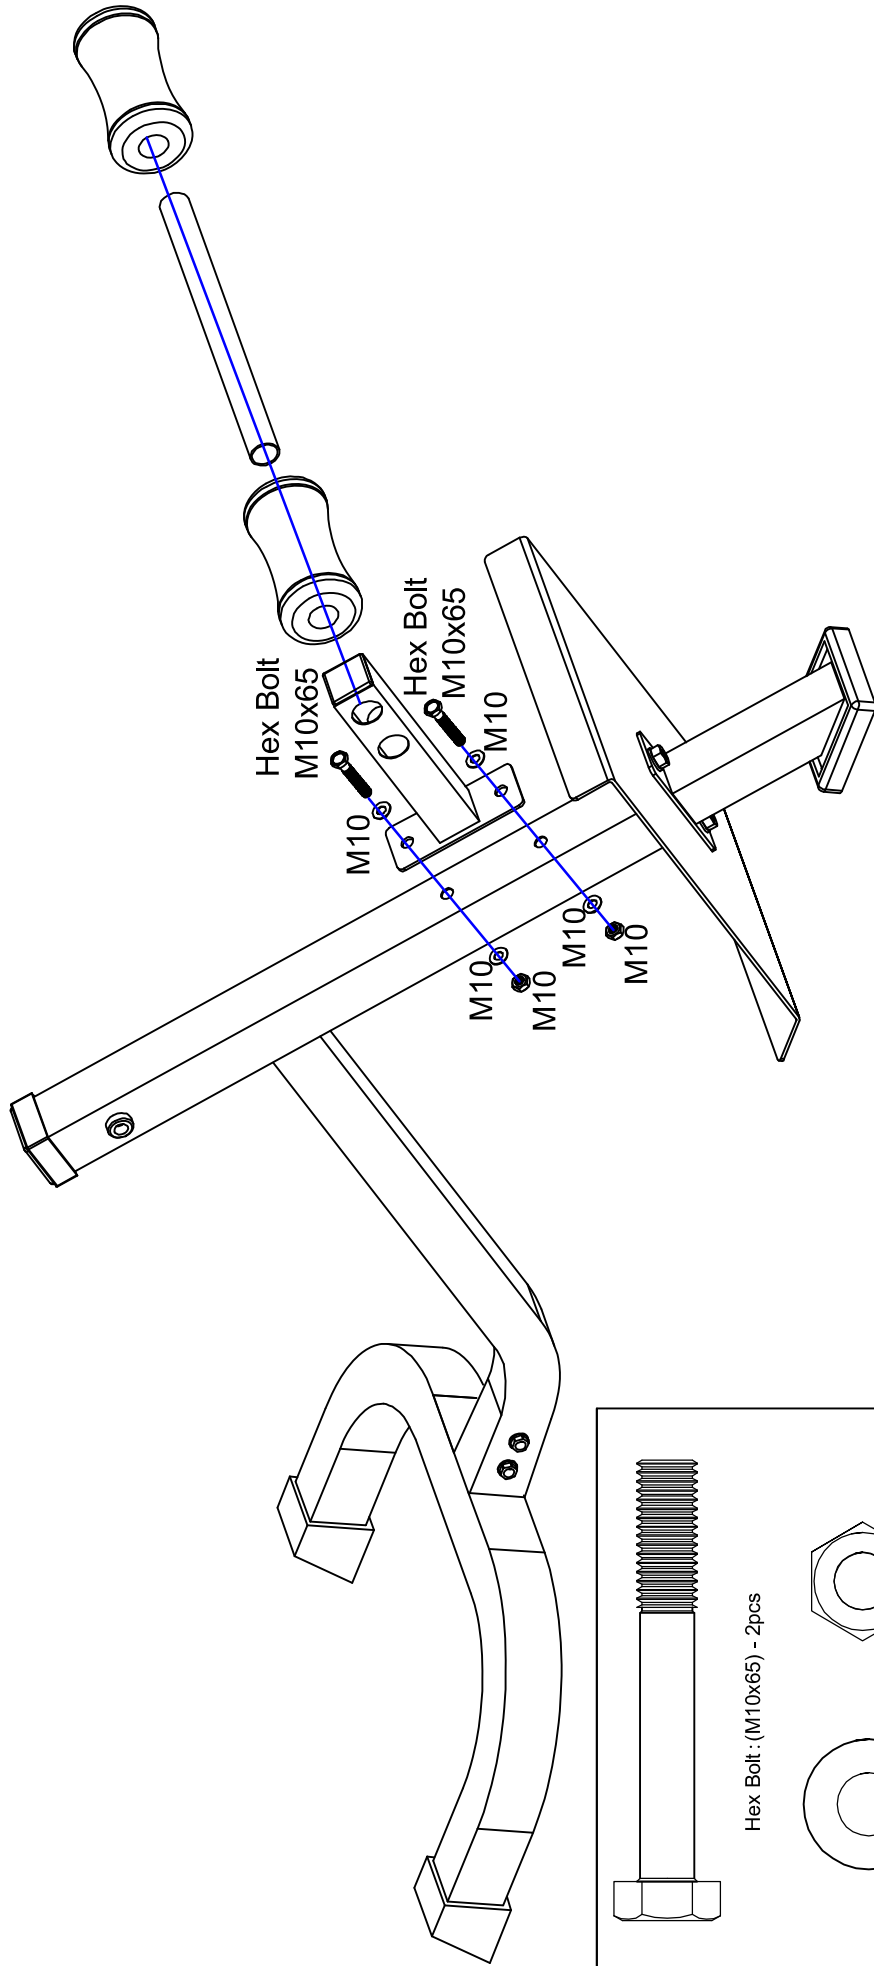

8PCS

Hex Bolt: (M10x65)

6PCS

Bolt: (M10x25)

2PCS

Spanner

1PC

Hex Bolt: (M8x20)

4PCS

1PC

1

Hex Bolt: (M10x65) - 2pcs

Hex Bolt: (M10x25) - 2pcs

Washer: (M10) - 8pcs

Nut: (M10) - 4pcs

2

Hex Bolt
M10x65

Hex Bolt
M10x65

M10

M10

M10

M10

M10

M10

Hex Bolt : (M10x65) - 2pcs

Washer : (M10) - 4pcs Nut : (M10) - 2pcs

3

4

GORILLA SPORTS

Load:120kg

Maximum Load:120kg