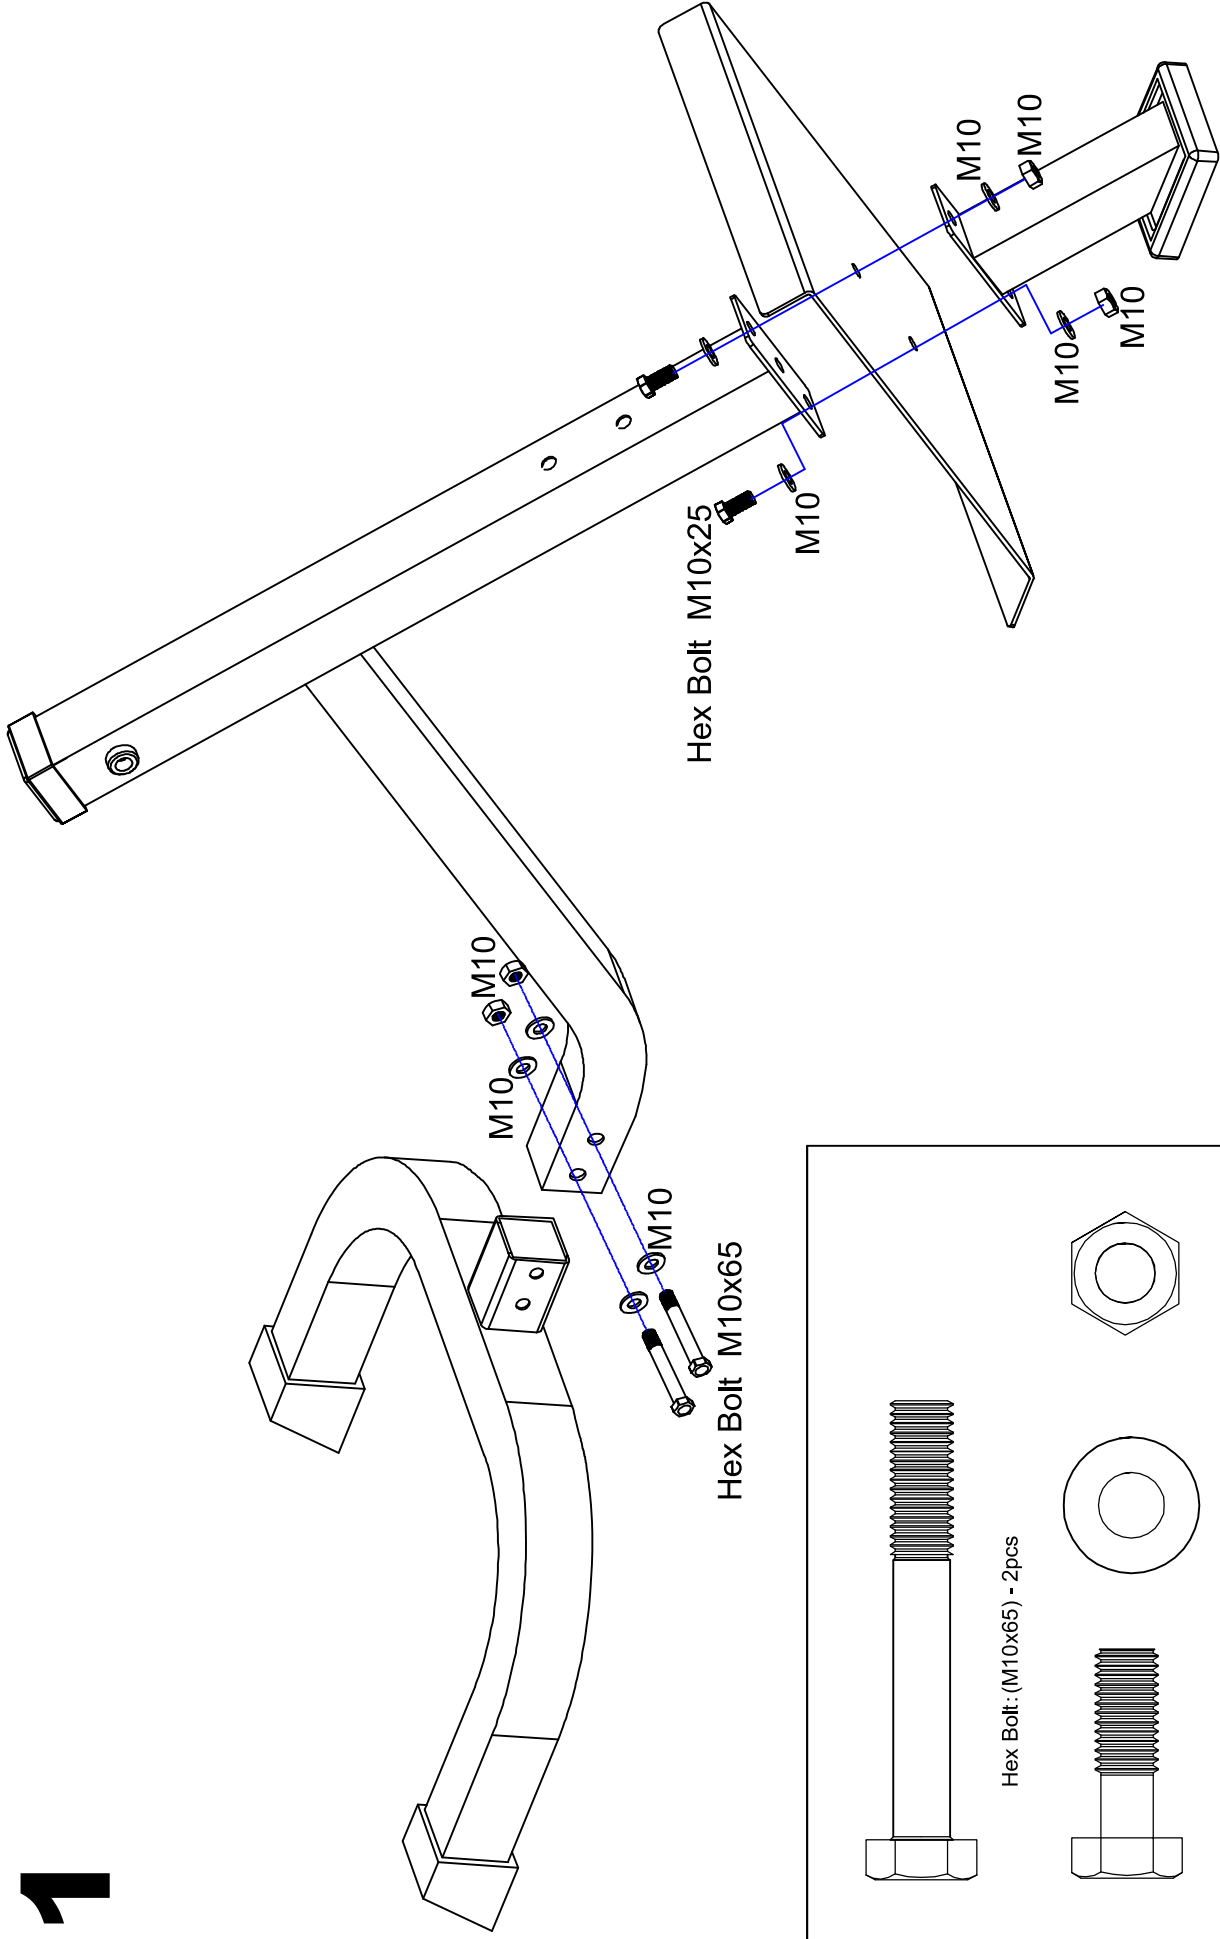

8PCS

Hex Bolt: (M10x65)

6PCS

Bolt: (M10x25)

2PCS

Spanner

1PC

Hex Bolt: (M8x20)

4PCS

1PC

1

Hex Bolt: (M10x65) - 2pcs

Hex Bolt: (M10x25) - 2pcs

Washer: (M10) - 8pcs

Nut: (M10) - 4pcs

2

Hex Bolt
M10x65

Hex Bolt
M10x65

M10

M10

M10

M10

M10

M10

Hex Bolt : (M10x65) - 2pcs

Washer : (M10) - 4pcs Nut : (M10) - 2pcs

3

4

GORILLA SPORTS

Load:120kg

Maximum Load:120kg