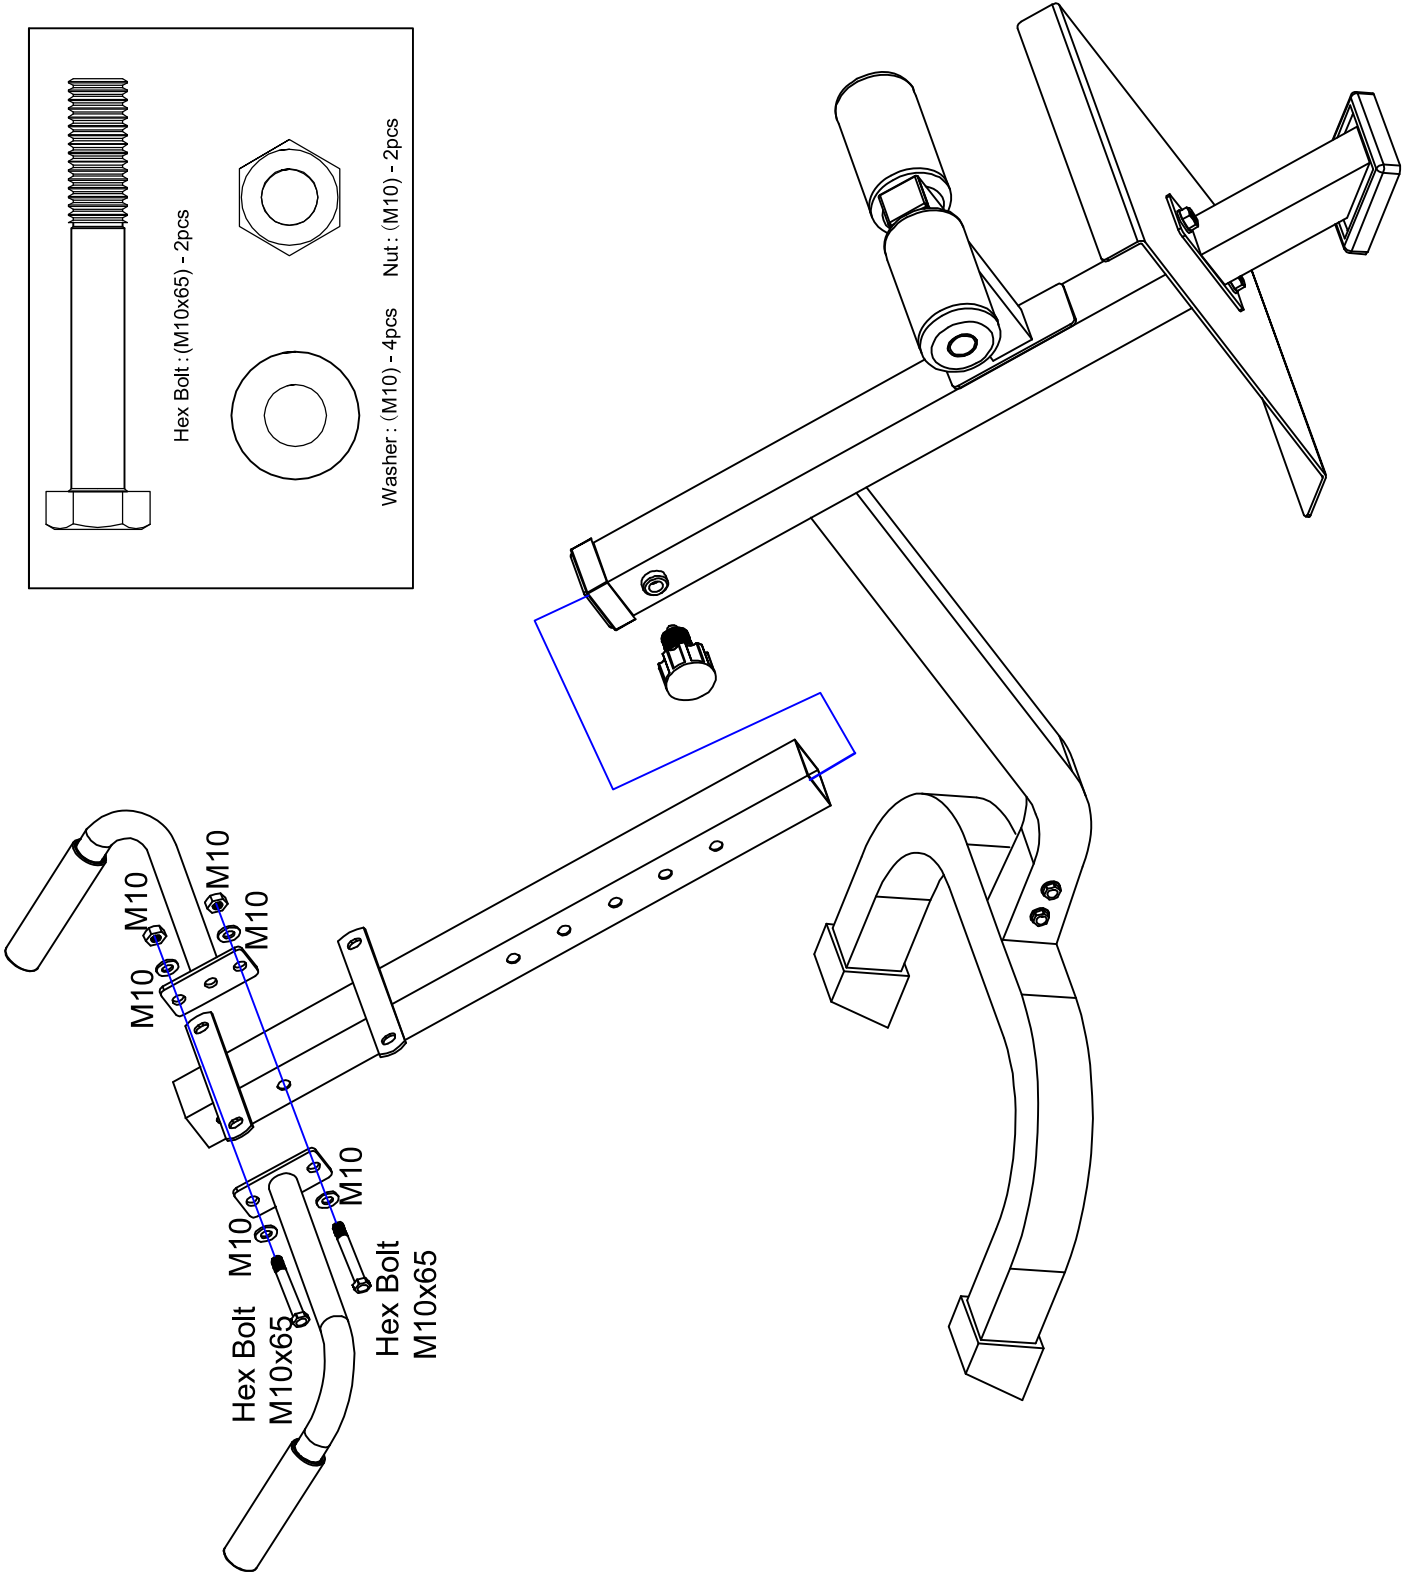

8PCS

Hex Bolt: (M10x65)

6PCS

Bolt: (M10x25)

2PCS

Spanner

1PC

Hex Bolt: (M8x20)

4PCS

1PC

1

Hex Bolt: (M10x65) - 2pcs

Hex Bolt: (M10x25) - 2pcs

Washer: (M10) - 8pcs

Nut: (M10) - 4pcs

2

Hex Bolt
M10x65

Hex Bolt
M10x65

M10

M10

M10

M10

M10

M10

Hex Bolt : (M10x65) - 2pcs

Washer : (M10) - 4pcs Nut : (M10) - 2pcs

3

4

GORILLA SPORTS

Load:120kg

Maximum Load:120kg