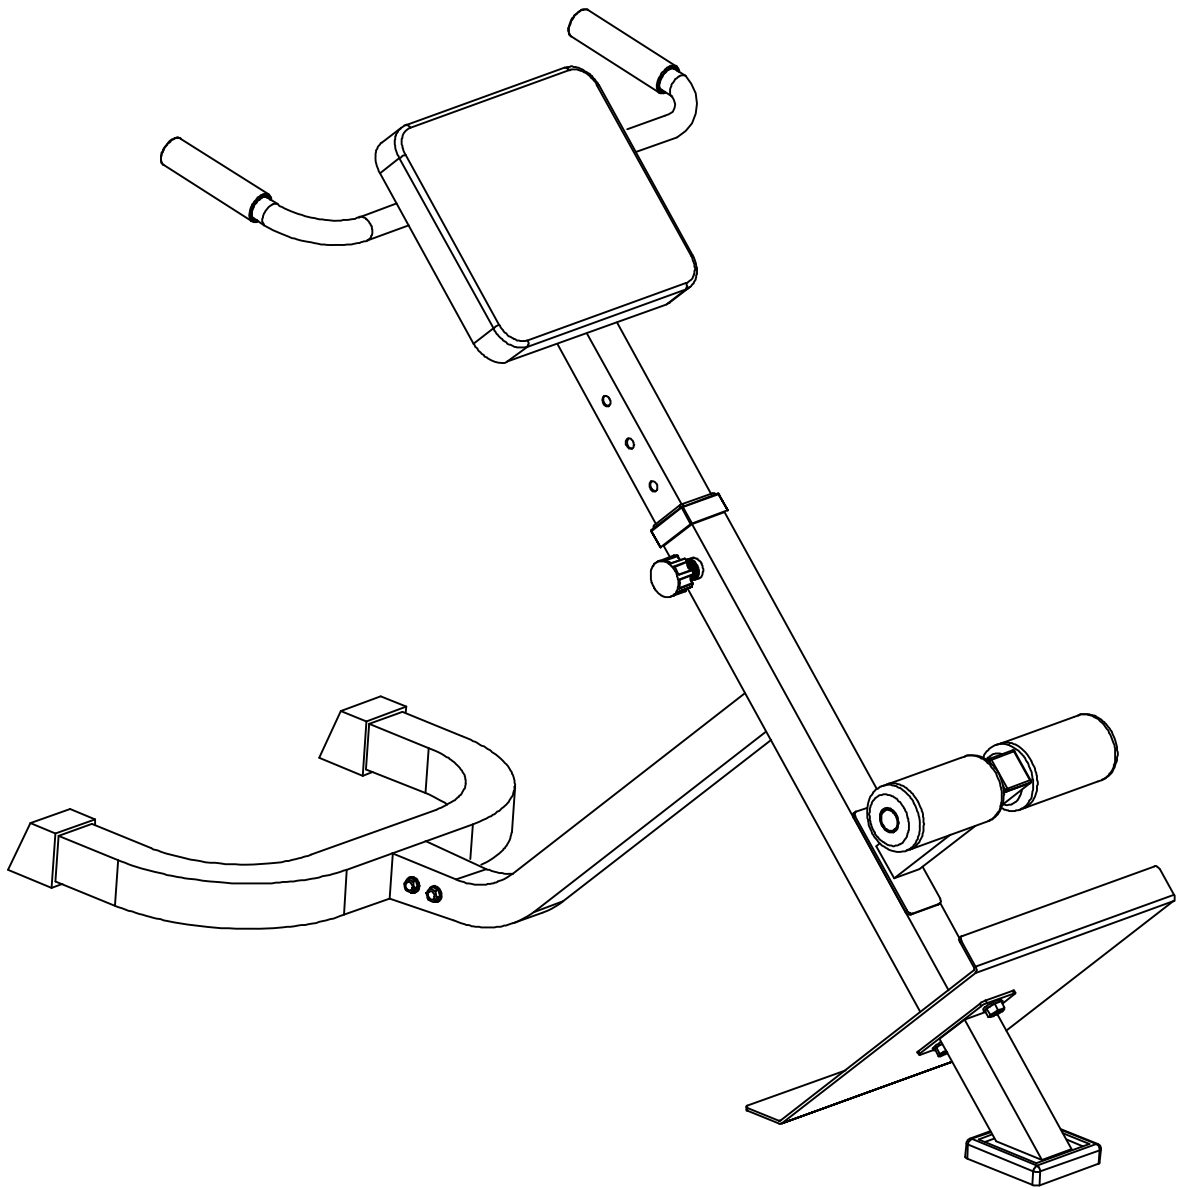

GORILLA SPORTS

Hyperextension (10000123)

GORILLA SPORTS

Washer: (M10)

16PCS

Washer: (M8)

4PCS

Nut: (M10)

8PCS

Hex Bolt: (M10x65)

6PCS

Bolt: (M10x25)

2PCS

Spanner

1PC

Hex Bolt: (M8x20)

4PCS

1PC

1

Hex Bolt: (M10x65) - 2pcs

Hex Bolt: (M10x25) - 2pcs

Washer: (M10) - 8pcs

Nut: (M10) - 4pcs

2

Hex Bolt : (M10x65) - 2pcs

Washer : (M10) - 4pcs Nut : (M10) - 2pcs

3

4

GORILLA SPORTS

Load:120kg

Maximum Load:120kg