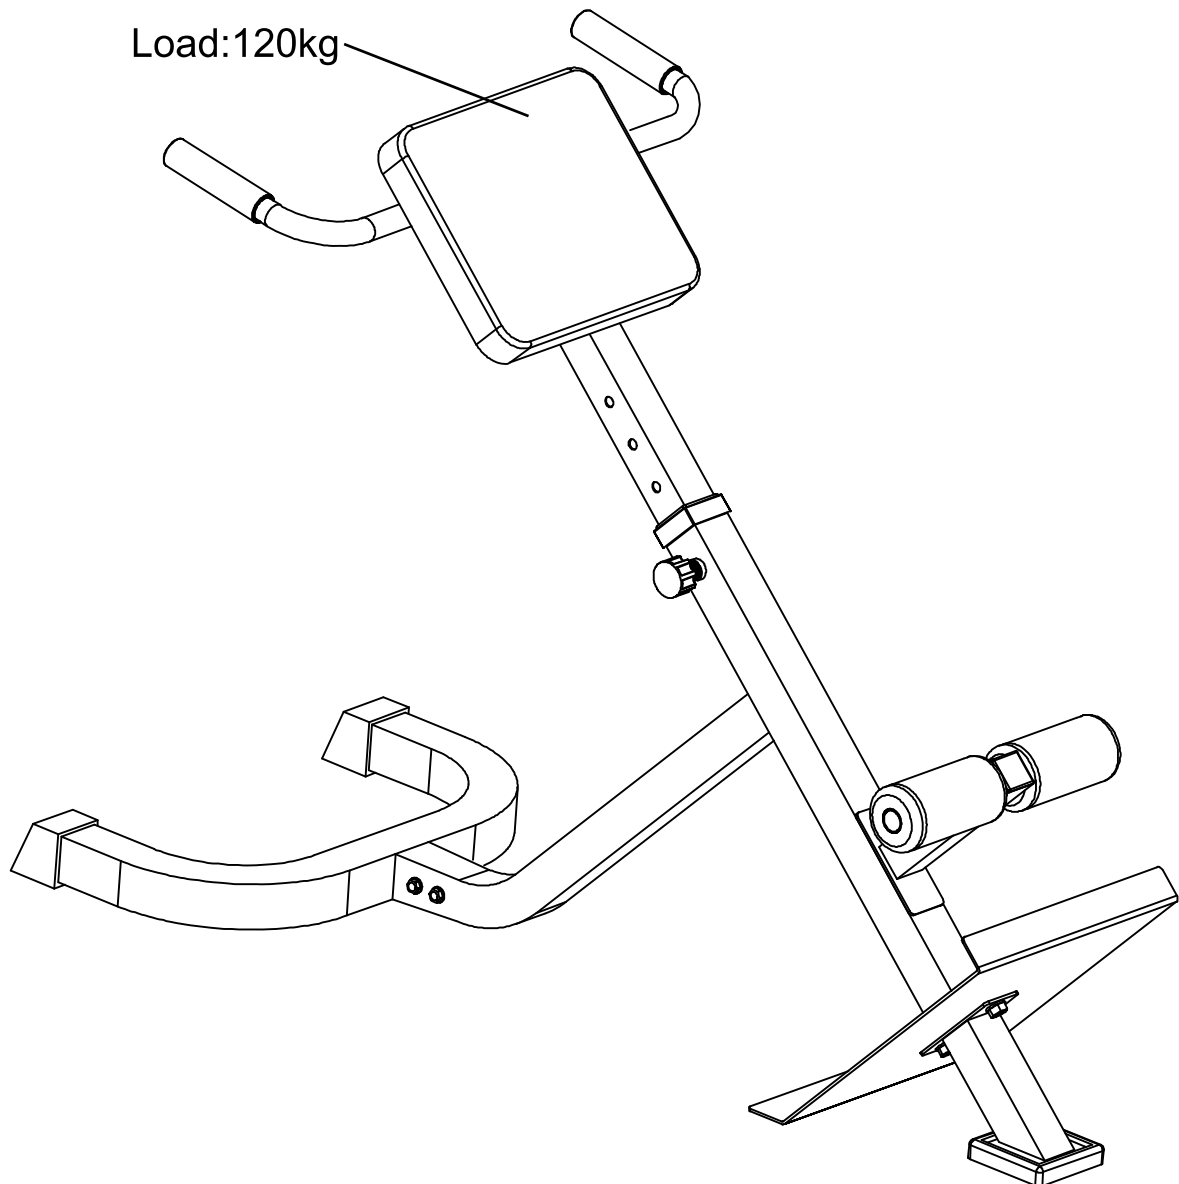

4PCS

1PC

1

Hex Bolt: (M10x65) - 2pcs

Hex Bolt: (M10x25) - 2pcs

Washer: (M10) - 8pcs

Nut: (M10) - 4pcs

2

Hex Bolt
M10x65

Hex Bolt
M10x65

M10

M10

M10

M10

M10

M10

Hex Bolt : (M10x65) - 2pcs

Washer : (M10) - 4pcs Nut : (M10) - 2pcs

3

4

GORILLA SPORTS

Load:120kg

Maximum Load:120kg