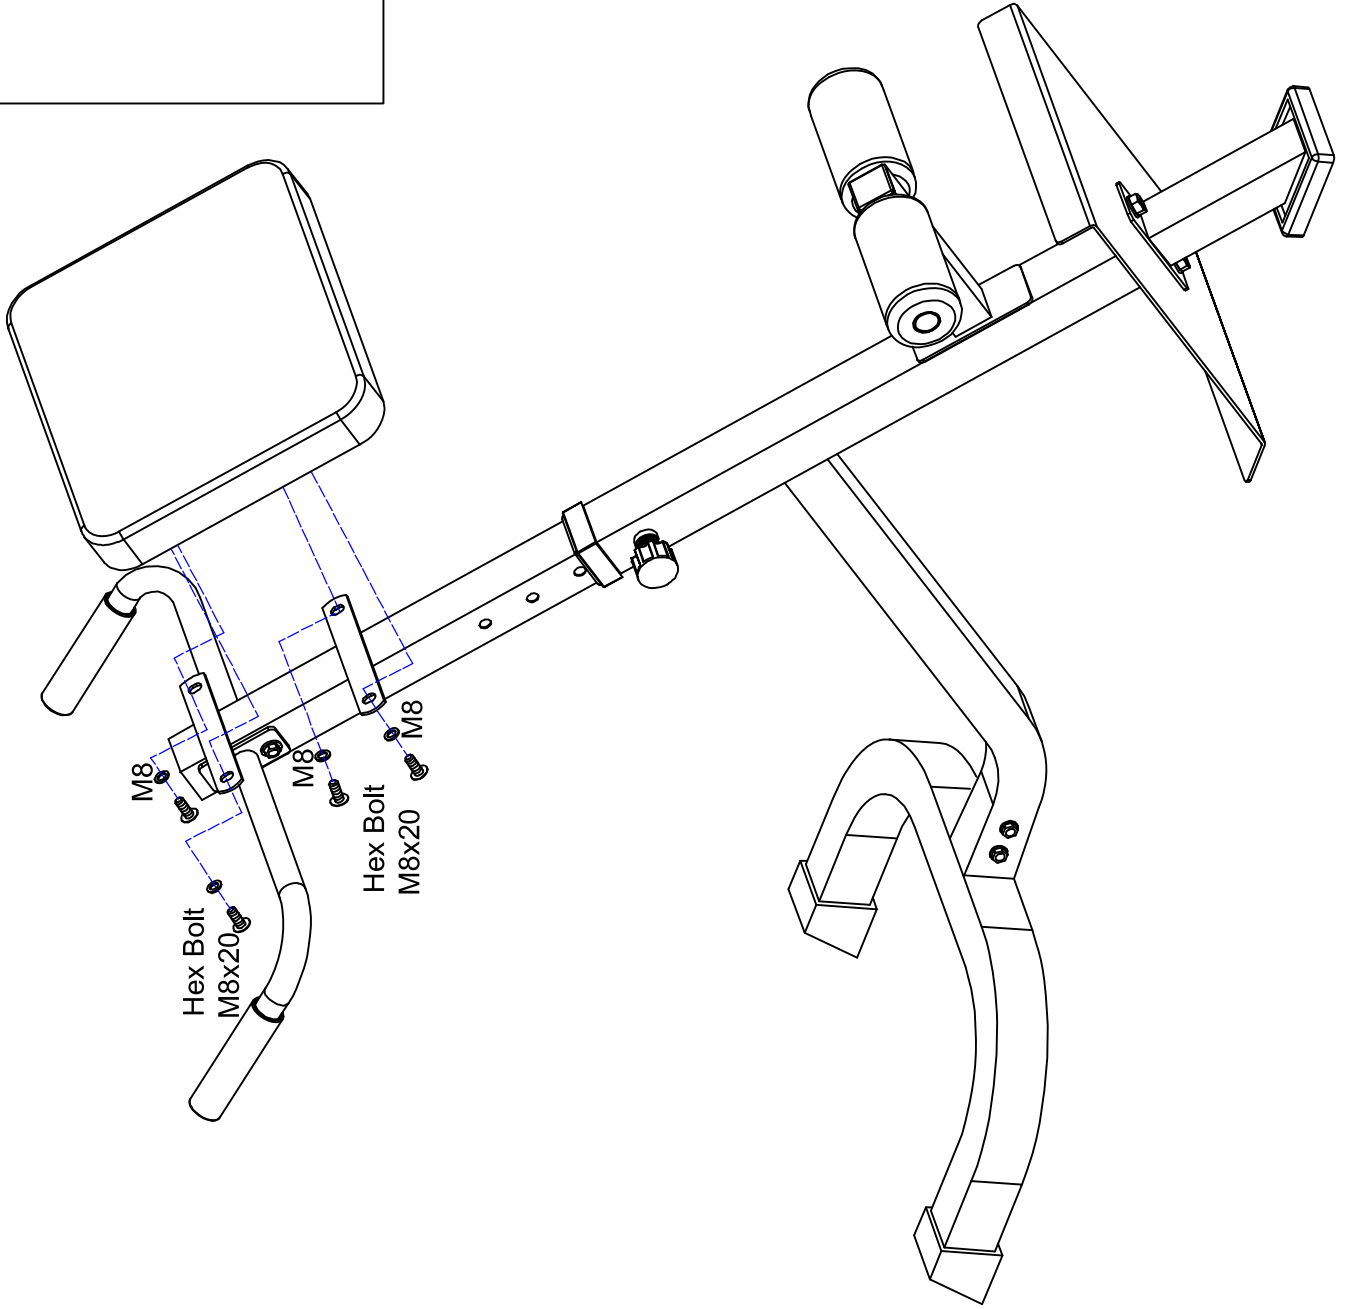

8PCS

Hex Bolt: (M10x65)

6PCS

Bolt: (M10x25)

2PCS

Spanner

1PC

Hex Bolt: (M8x20)

4PCS

1PC

1

Hex Bolt: (M10x65) - 2pcs

Hex Bolt: (M10x25) - 2pcs

Washer: (M10) - 8pcs

Nut: (M10) - 4pcs

2

Hex Bolt
M10x65

Hex Bolt
M10x65

M10

M10

M10

M10

M10

M10

Hex Bolt : (M10x65) - 2pcs

Washer : (M10) - 4pcs Nut : (M10) - 2pcs

3

4

GORILLA SPORTS

Load:120kg

Maximum Load:120kg