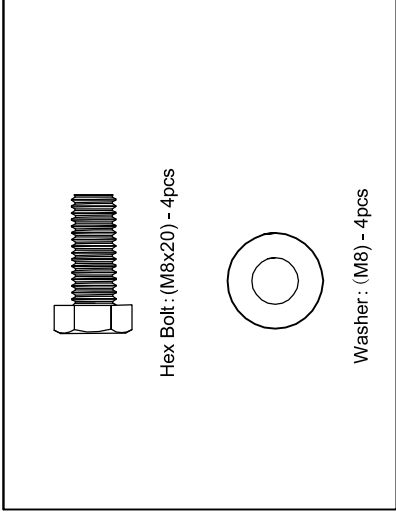

4PCS

1PC

1

Hex Bolt: (M10x65) - 2pcs

Hex Bolt: (M10x25) - 2pcs

Washer: (M10) - 8pcs

Nut: (M10) - 4pcs

2

Hex Bolt
M10x65

Hex Bolt
M10x65

M10

M10

M10

M10

M10

M10

Hex Bolt : (M10x65) - 2pcs

Washer : (M10) - 4pcs Nut : (M10) - 2pcs

3

4

GORILLA SPORTS

Load:120kg

Maximum Load:120kg