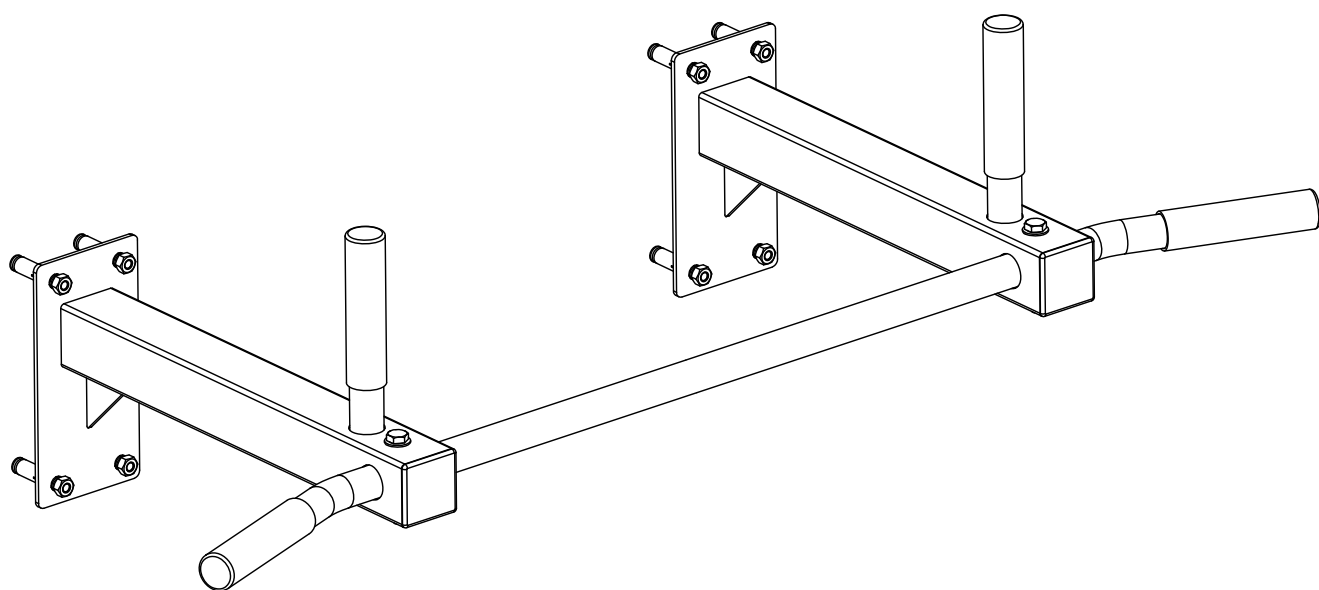

# GORILLA SPORTS

PULL UP CEILING RACK (10000486)

# GORILLA SPORTS

Washer: ( $\phi 10$ )

2x

Hex Nut: (M8)

2x

Washer: ( $\phi 8$ )

4x

Bolt: (M8\*65)

2x

Bolt: (M10\*15)

2x

Bulgy screw: (ST8\*54)

8x

# 1

Bolt M10x15 2PCS

Washer  $\varnothing 10$  2PCS