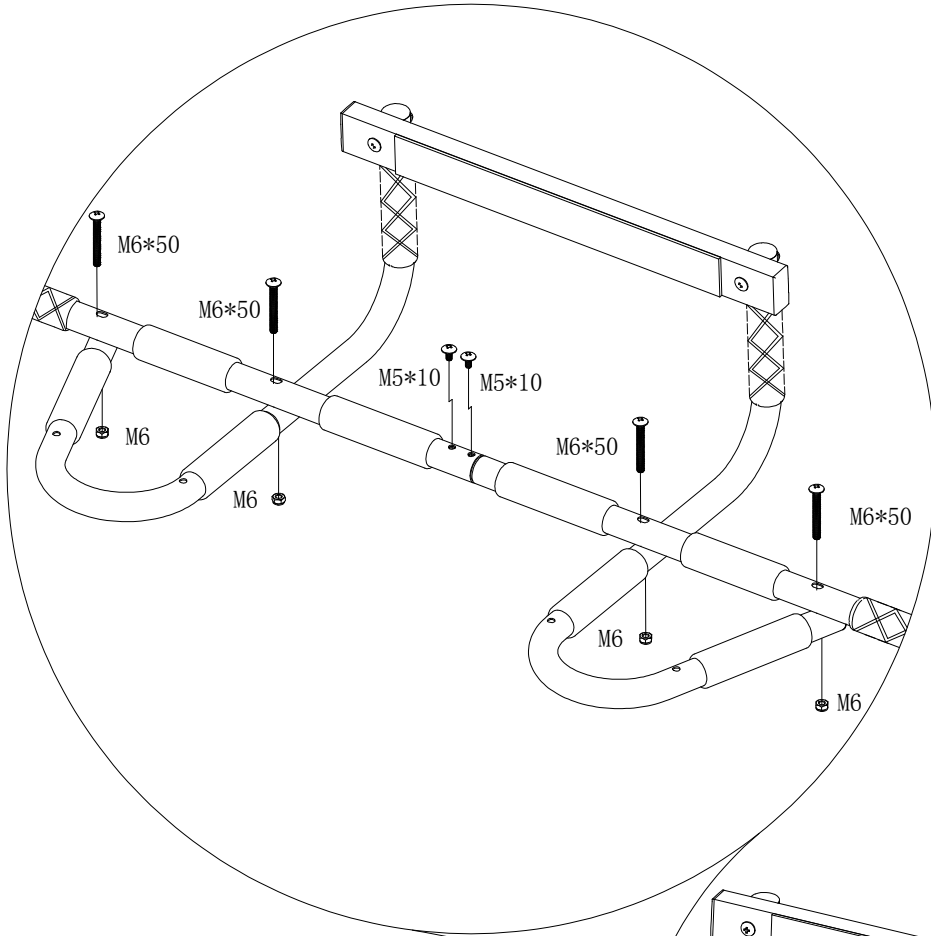

GORILLA SPORTS

**Multifunktions-Pull-up-Bar
(10000343)**

GORILLA SPORTS

Screw: (M5*10) Wall screw: (M4*25) Nut: (M6)

2pcs

8pcs

10pcs

Screw: (M6*45)

Wall anchor: (M4*30)

4pcs

8pcs

Screw: (M6*50)

6pcs

"L" screwdriver

1pc

Wrench

1pc

GORILLA SPORTS

Maximum load: 200kg

1

Screw (M6*50) - 2pcs

Nut (M6) - 2pcs

2

Nut (M6) -4pcs Screw (M5*10) -2pcs

Screw (M6*50) -4pcs

3

Screw (M6*45) -4pcs

Nut (M6) -4pcs

4

Wall screw (M4*25) - 8pcs

Wall anchor (M4*30) - 8pcs

Back of doorway