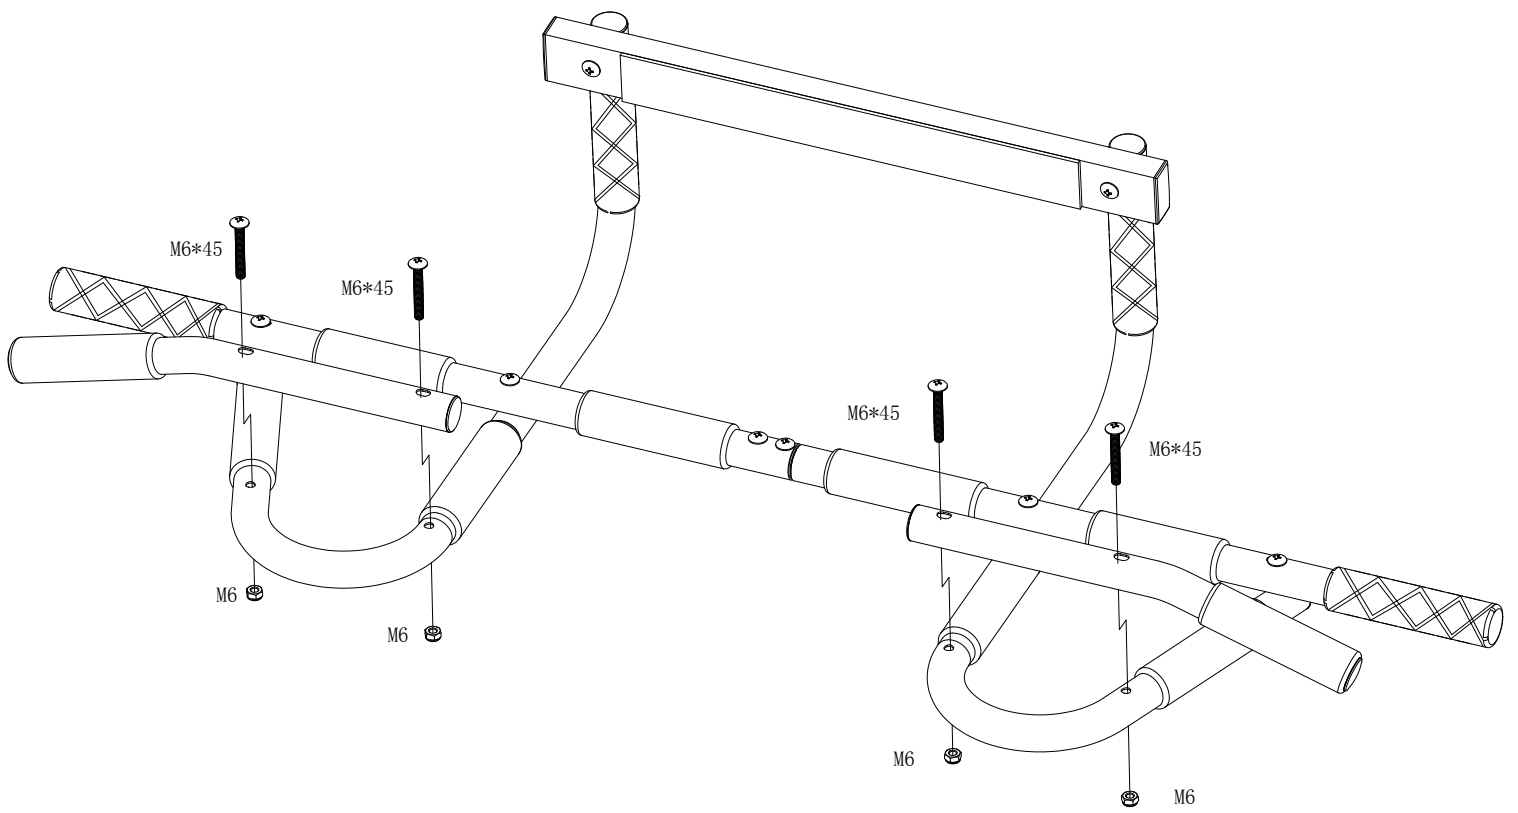

GORILLA SPORTS

**Multifunktions-Pull-up-Bar
(10000343)**

GORILLA SPORTS

Screw: (M5*10) Wall screw: (M4*25) Nut: (M6)

2pcs

8pcs

10pcs

Screw: (M6*45)

Wall anchor: (M4*30)

4pcs

8pcs

Screw: (M6*50)

6pcs

"L" screwdriver

1pc

Wrench

1pc

GORILLA SPORTS

Maximum load: 200kg

1

Screw (M6*50) - 2pcs

Nut (M6) - 2pcs

2

Nut (M6) -4pcs Screw (M5*10) -2pcs

Screw (M6*50) -4pcs

3

Screw (M6*45) -4pcs

Nut (M6) -4pcs

4

Wall screw (M4*25) - 8pcs

Wall anchor (M4*30) - 8pcs

Back of doorway