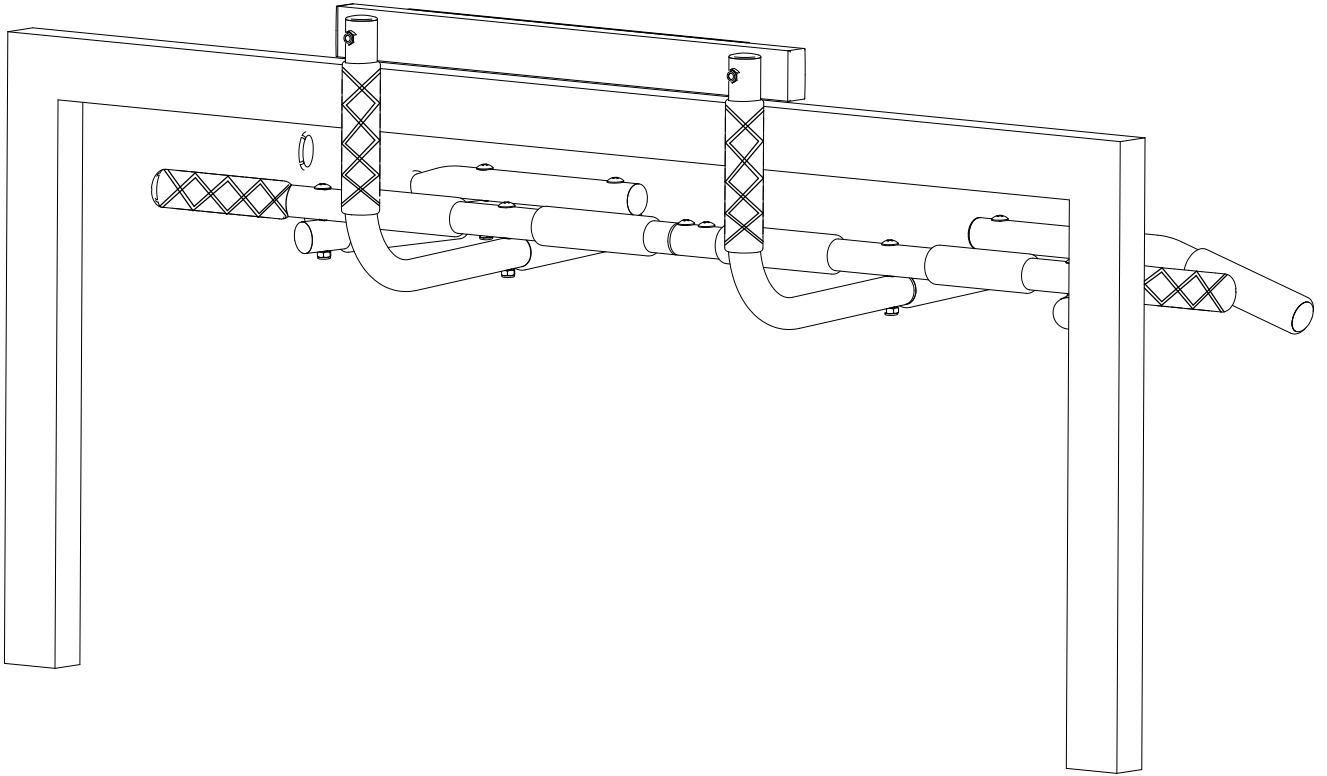

Front of doorway