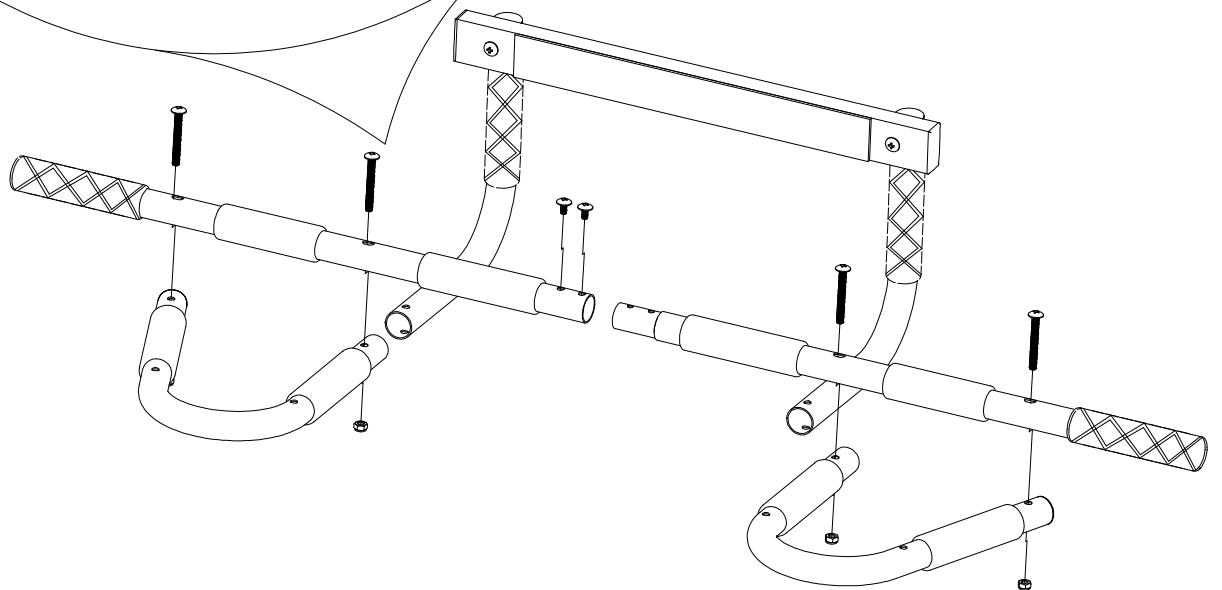

GORILLA SPORTS

**Multifunktions-Pull-up-Bar
(10000343)**

GORILLA SPORTS

Screw: (M5*10) Wall screw: (M4*25) Nut: (M6)

2pcs

8pcs

10pcs

Screw: (M6*45)

Wall anchor: (M4*30)

4pcs

8pcs

Screw: (M6*50)

6pcs

"L" screwdriver

1pc

Wrench

1pc

GORILLA SPORTS

Maximum load: 200kg

1

Screw (M6*50) - 2pcs

Nut (M6) - 2pcs

2

Nut (M6) -4pcs Screw (M5*10) -2pcs

Screw (M6*50) -4pcs

3

Screw (M6*45) -4pcs

Nut (M6) -4pcs

4

Wall screw (M4*25) - 8pcs

Wall anchor (M4*30) - 8pcs

Back of doorway