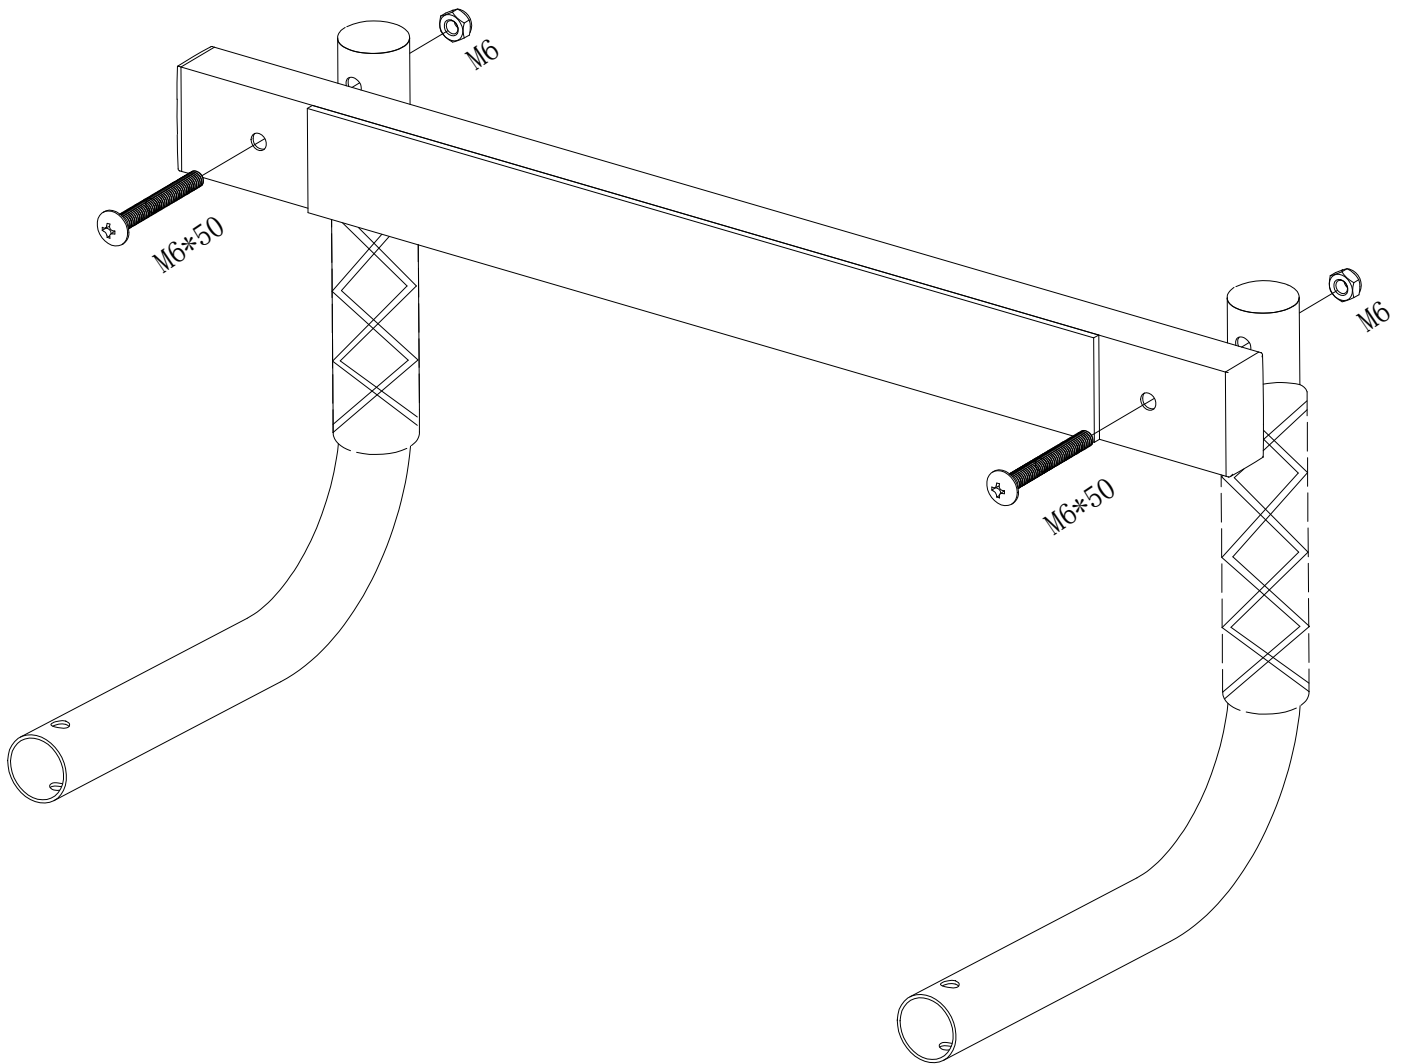

GORILLA SPORTS

**Multifunktions-Pull-up-Bar
(10000343)**

GORILLA SPORTS

Screw: (M5*10) Wall screw: (M4*25) Nut: (M6)

2pcs

8pcs

10pcs

Screw: (M6*45)

Wall anchor: (M4*30)

4pcs

8pcs

Screw: (M6*50)

6pcs

"L" screwdriver

1pc

Wrench

1pc

GORILLA SPORTS

Maximum load: 200kg

1

Screw (M6*50) - 2pcs

Nut (M6) - 2pcs

2

Nut (M6) -4pcs Screw (M5*10) -2pcs

Screw (M6*50) -4pcs

3

Screw (M6*45) -4pcs

Nut (M6) -4pcs

4

Wall screw (M4*25) - 8pcs

Wall anchor (M4*30) - 8pcs

Back of doorway