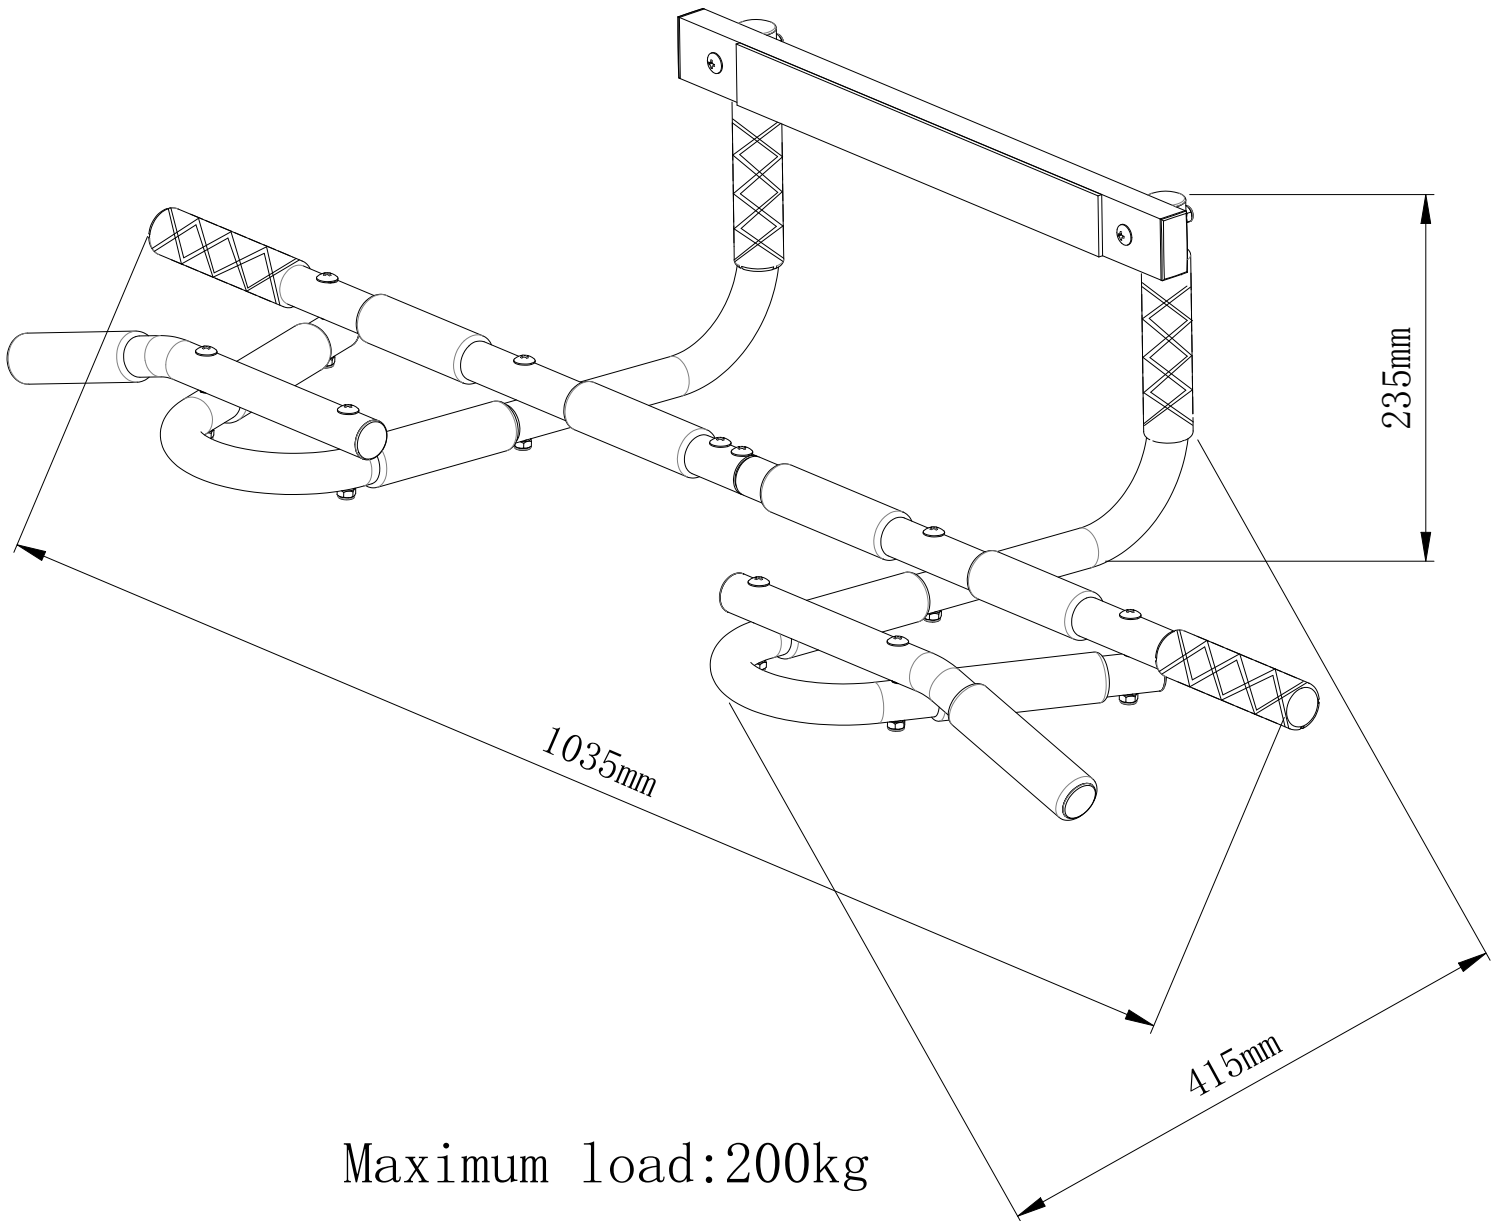

GORILLA SPORTS

**Multifunktions-Pull-up-Bar
(10000343)**

GORILLA SPORTS

Screw: (M5*10) Wall screw: (M4*25) Nut: (M6)

2pcs

8pcs

10pcs

Screw: (M6*45)

Wall anchor: (M4*30)

4pcs

8pcs

Screw: (M6*50)

6pcs

"L" screwdriver

1pc

Wrench

1pc

GORILLA SPORTS

Maximum load: 200kg

1

Screw (M6*50) - 2pcs

Nut (M6) - 2pcs

2

Nut (M6) -4pcs Screw (M5*10) -2pcs

Screw (M6*50) -4pcs

3

Screw (M6*45) -4pcs

Nut (M6) -4pcs

4

Wall screw (M4*25) - 8pcs

Wall anchor (M4*30) - 8pcs

Back of doorway