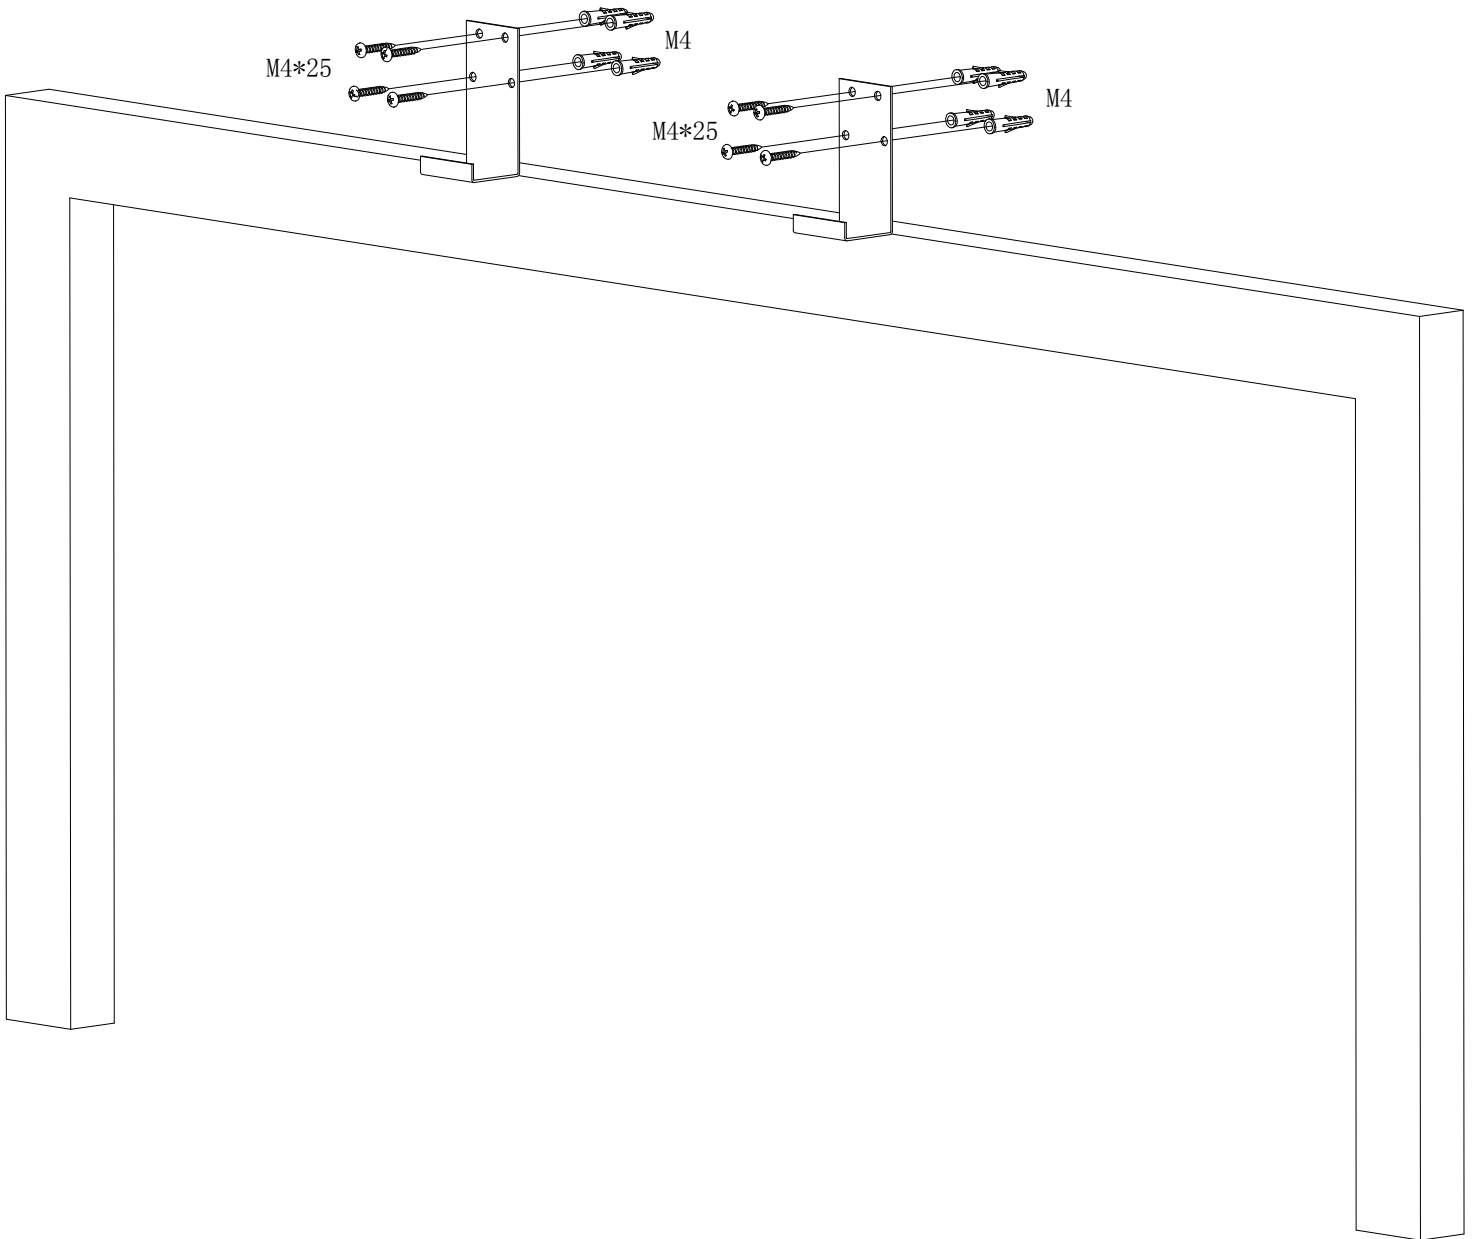

Wall anchor: (M4*30)

4pcs

8pcs

Screw: (M6*50)

6pcs

"L" screwdriver

1pc

Wrench

1pc

GORILLA SPORTS

Maximum load: 200kg

1

Screw (M6*50) - 2pcs

Nut (M6) - 2pcs

2

Nut (M6) -4pcs Screw (M5*10) -2pcs

Screw (M6*50) -4pcs

3

Screw (M6*45) -4pcs

Nut (M6) -4pcs

4

Wall screw (M4*25) - 8pcs

Wall anchor (M4*30) - 8pcs

Back of doorway