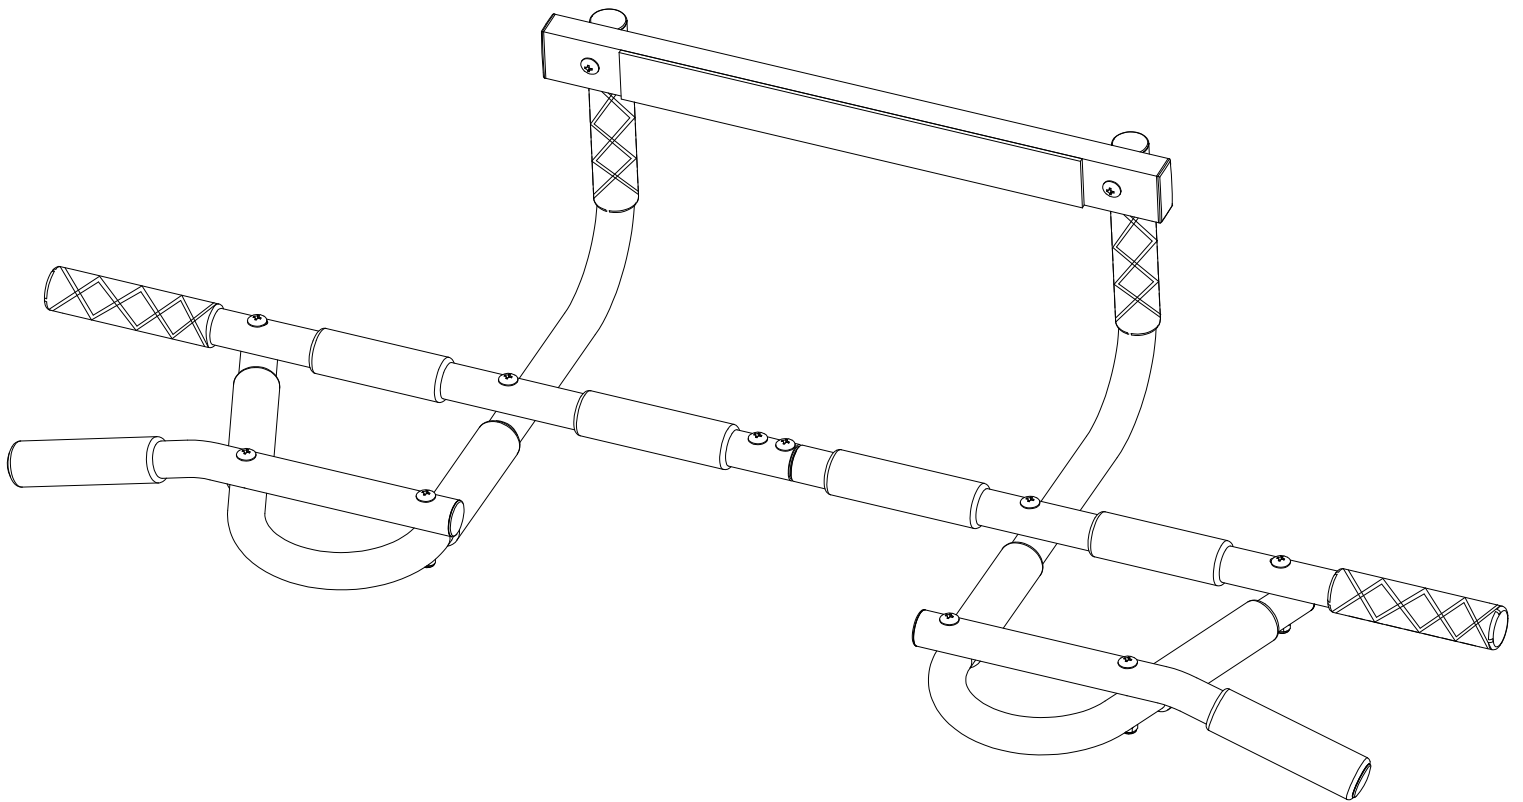

GORILLA SPORTS

**Multifunktions-Pull-up-Bar
(10000343)**

GORILLA SPORTS

Screw: (M5*10) Wall screw: (M4*25) Nut: (M6)

2pcs

8pcs

10pcs

Screw: (M6*45)

Wall anchor: (M4*30)

4pcs

8pcs

Screw: (M6*50)

6pcs

"L" screwdriver

1pc

Wrench

1pc

GORILLA SPORTS

Maximum load: 200kg

1

Screw (M6*50) - 2pcs

Nut (M6) - 2pcs

2

Nut (M6) -4pcs Screw (M5*10) -2pcs

Screw (M6*50) -4pcs

3

Screw (M6*45) -4pcs

Nut (M6) -4pcs

4

Wall screw (M4*25) - 8pcs

Wall anchor (M4*30) - 8pcs

Back of doorway