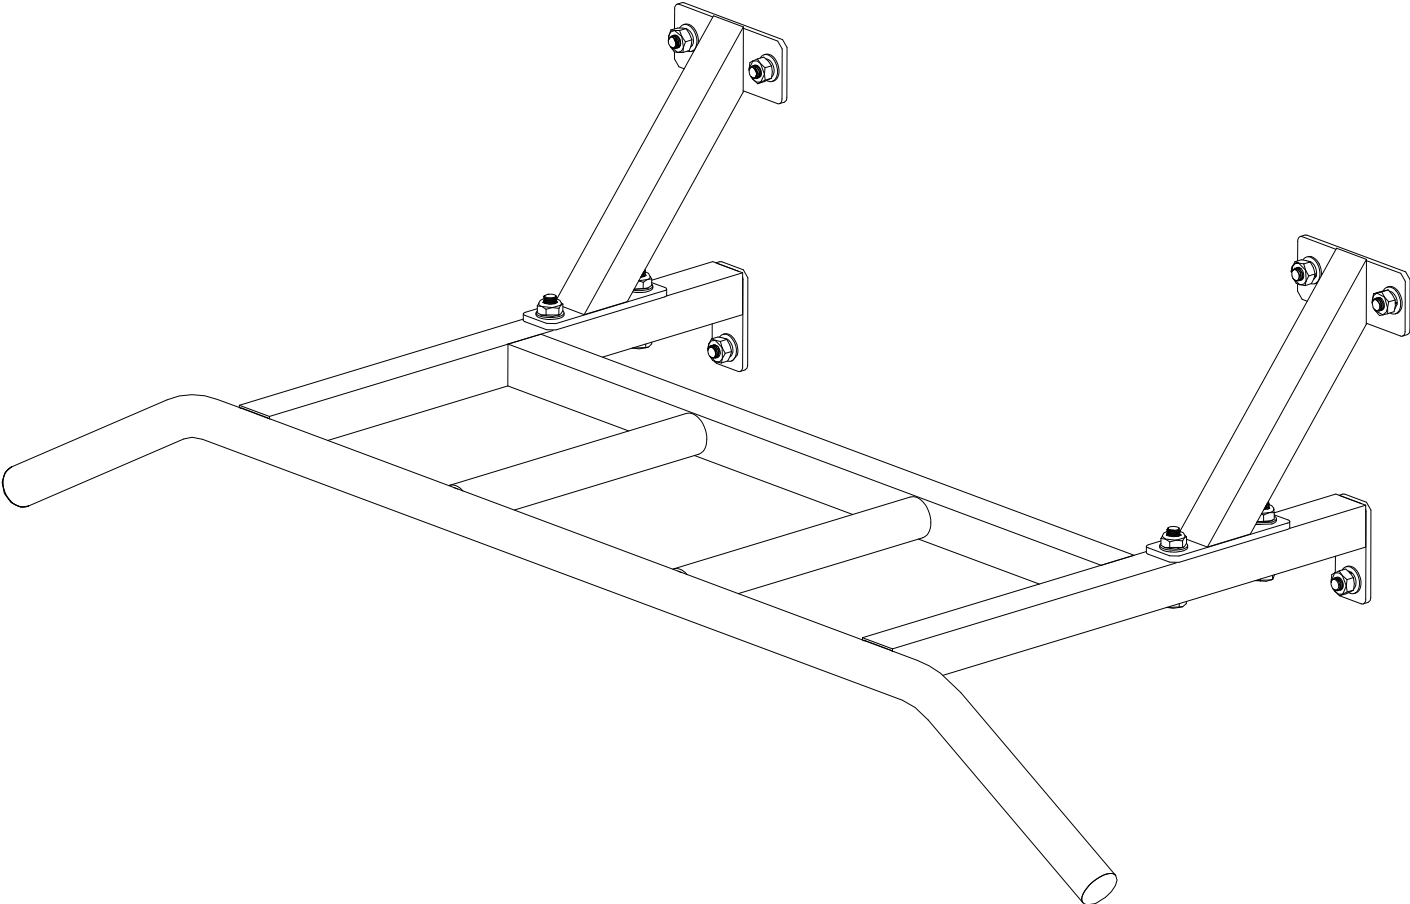

GORILLA SPORTS

Professional Chin Up Bar (10000856)

GORILLA SPORTS

Washer: ($\phi 10$)

Lock Nut: (M10)

8X

4X

Hex Bolt: (M10*55)

4X

Expansion Bolt: (M10*80)

6X

GORILLA SPORTS

Maximum load 150KG

1

2