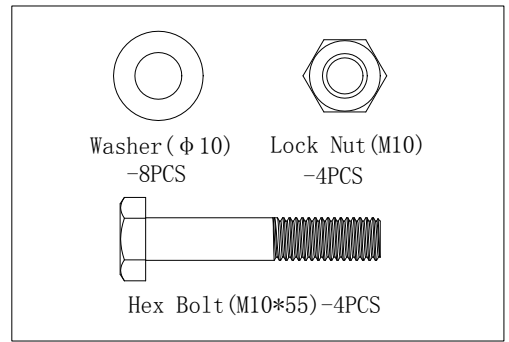

GORILLA SPORTS

Professional Chin Up Bar (10000856)

GORILLA SPORTS

Washer: ($\phi 10$)

Lock Nut: (M10)

8X

4X

Hex Bolt: (M10*55)

4X

Expansion Bolt: (M10*80)

6X

GORILLA SPORTS

Maximum load 150KG

1

2