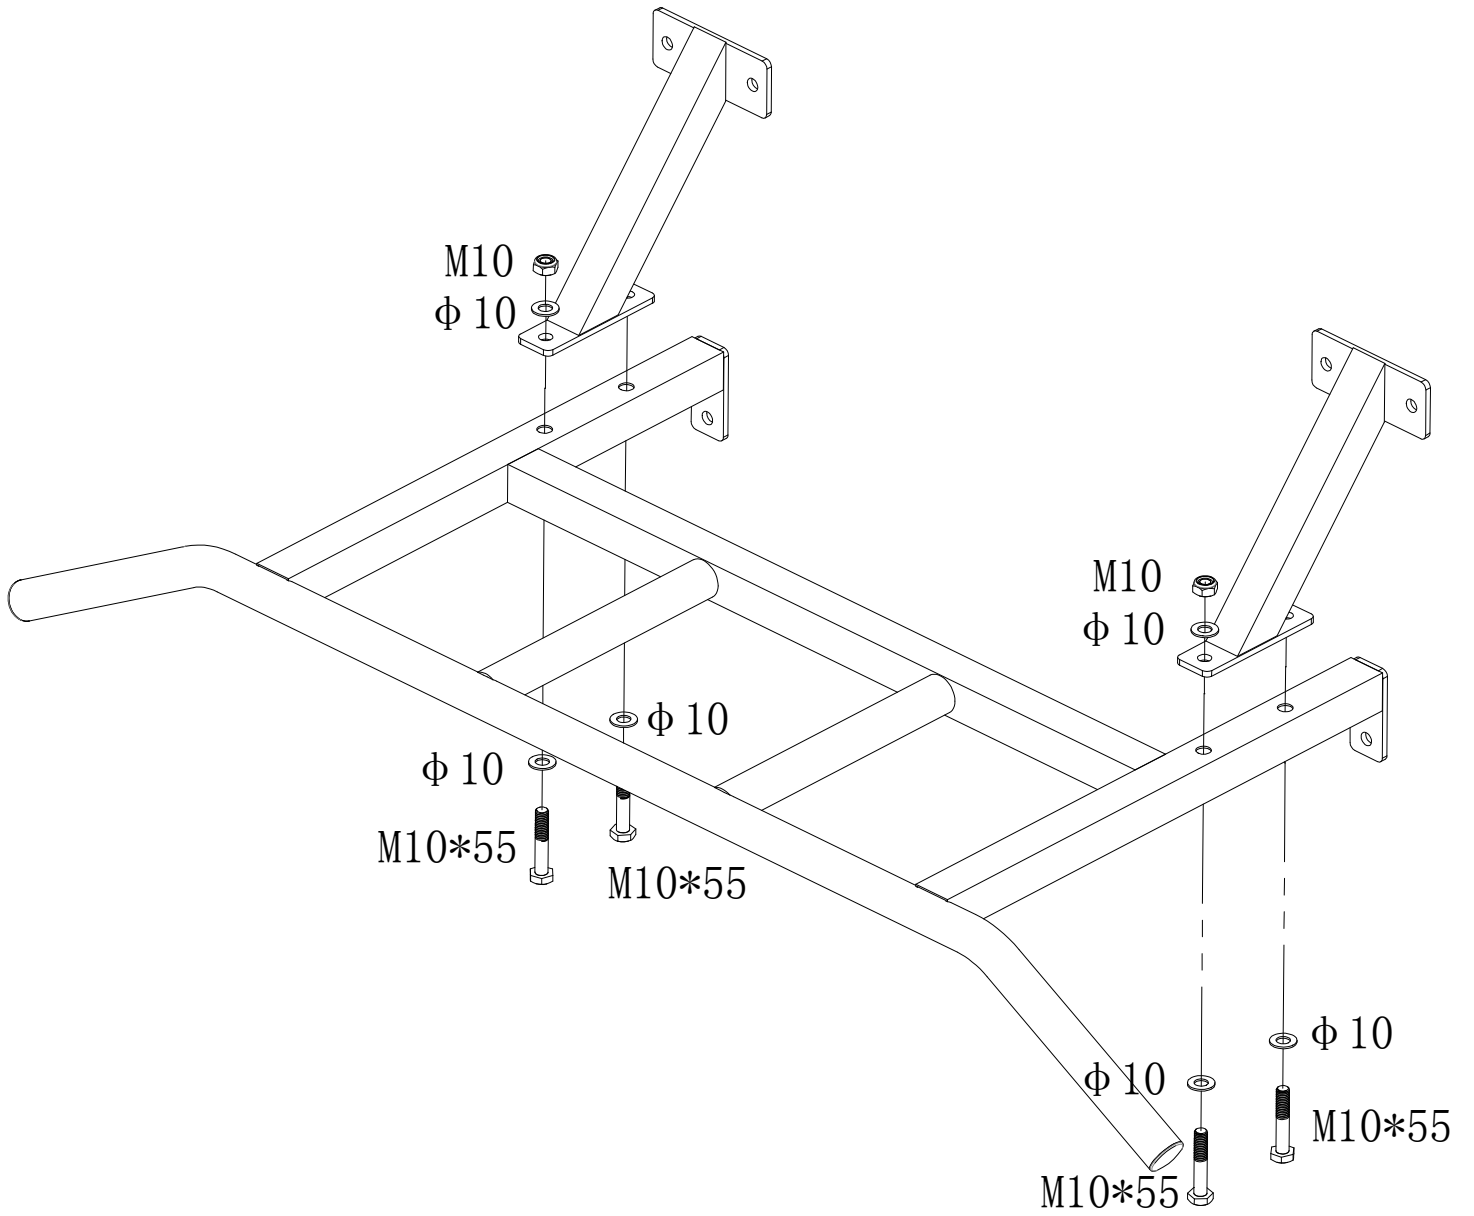

GORILLA SPORTS

Professional Chin Up Bar (10000856)

GORILLA SPORTS

Washer: ($\phi 10$)

Lock Nut: (M10)

8X

4X

Hex Bolt: (M10*55)

4X

Expansion Bolt: (M10*80)

6X

GORILLA SPORTS

Maximum load 150KG

1

2