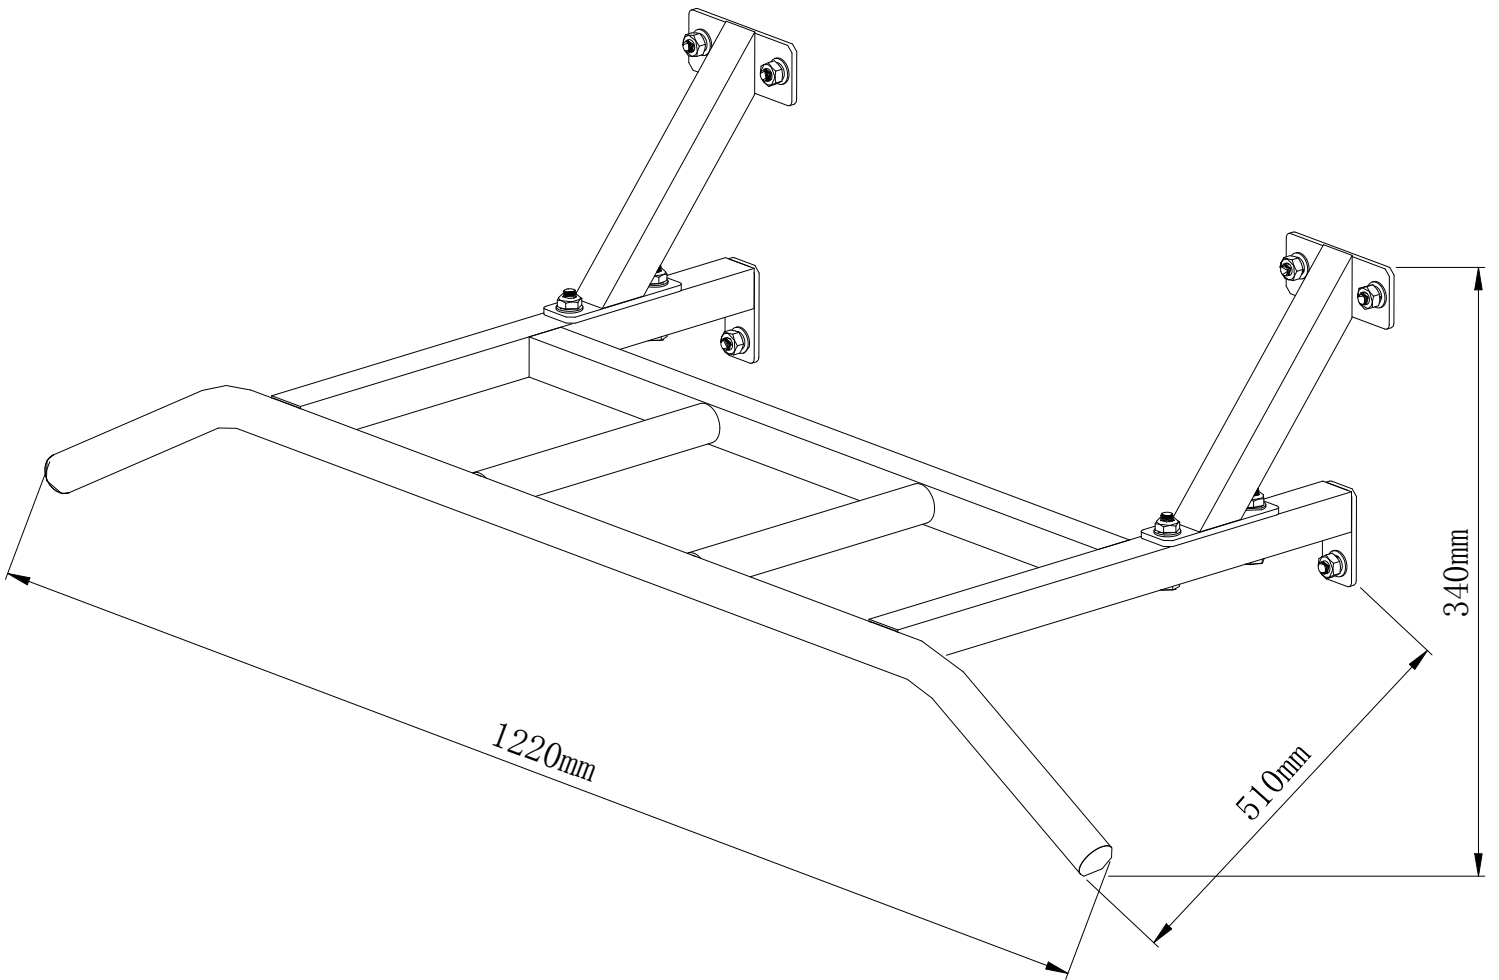

GORILLA SPORTS

Professional Chin Up Bar (10000856)

GORILLA SPORTS

Washer: ($\phi 10$)

Lock Nut: (M10)

8X

4X

Hex Bolt: (M10*55)

4X

Expansion Bolt: (M10*80)

6X

GORILLA SPORTS

Maximum load 150KG

1

2